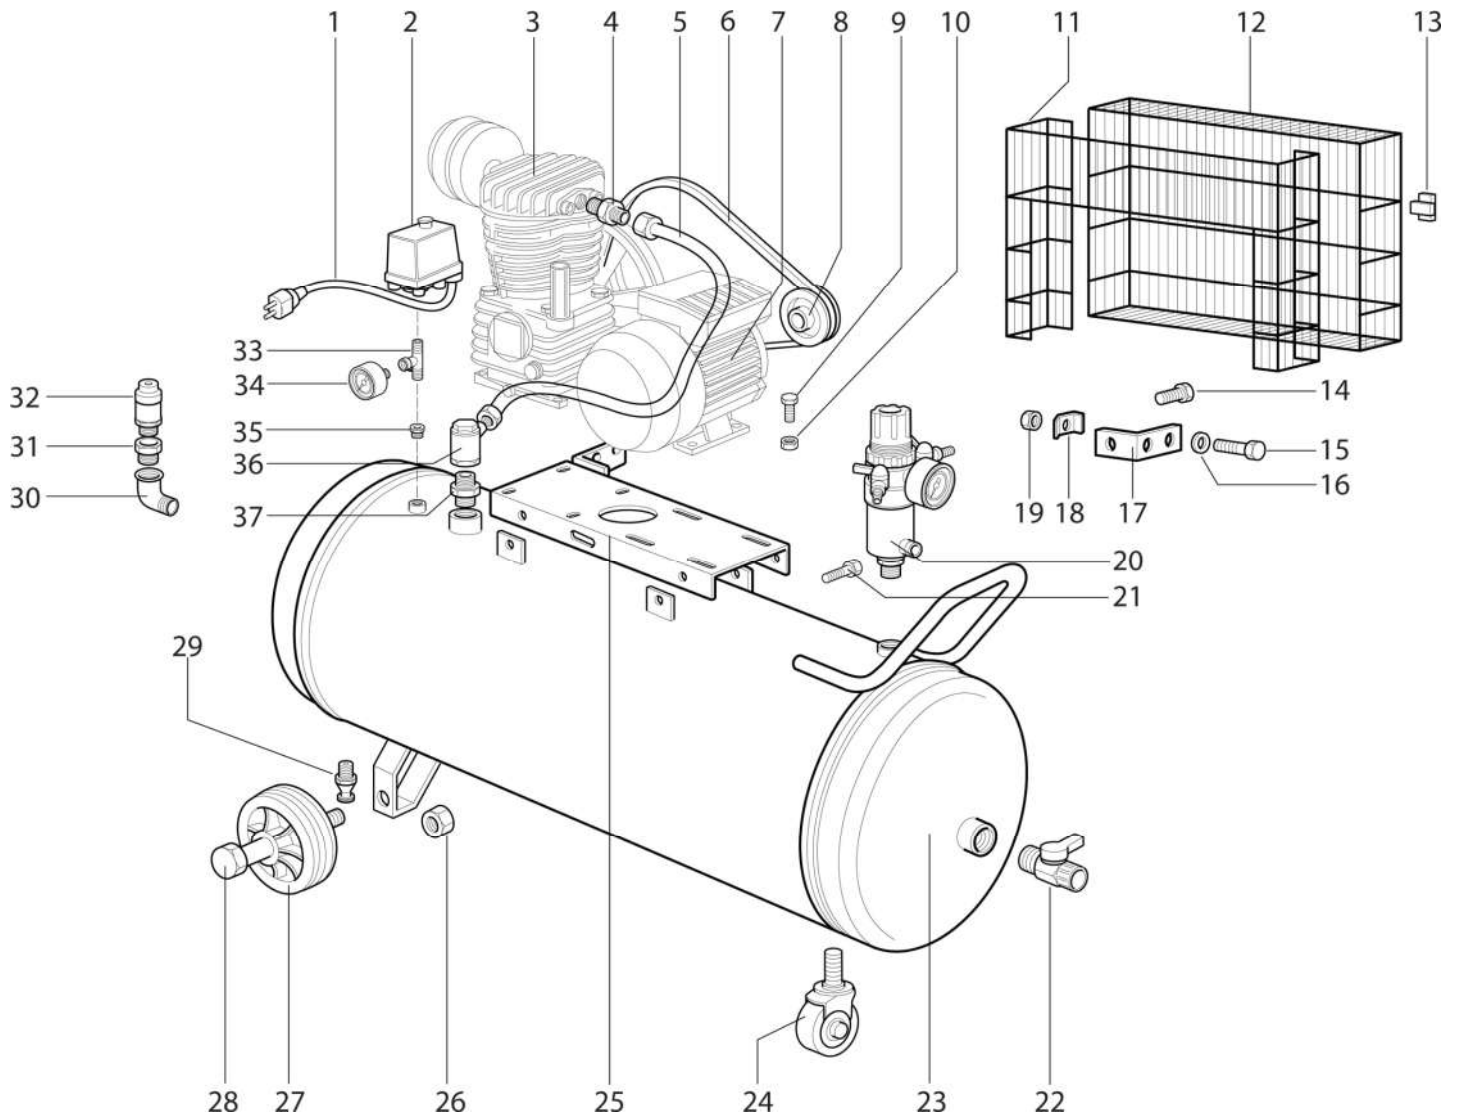

Nr.	Code	Omschrijving	Description	Aantal
01	7105100		Cavo Cable	
02	7301583		Pressure switch	
03	7370004		Head	
04	7301173		Nipples 1/2" x 1/2"	
05	7301266		Connecting pipe	
06	1660437		Belt	
07	122481070		Motor	
08	1611383		Pulley	
09	0030911		Screw M8 x 30	
10	0640091		Nut M8	
11	7301120		Rear Beltguard	
12	7301119		Front Beltguard	
13	7301326		Cap	
14	0030891		Screw M8 x 25	
15	0030481		Screw M6 x 20	
16	0830101		Washer Ø 6 x 11	
17	7301167		Beltguard support	
18	7301168		Fixing plate	
19	0640051		Nut M6	
20	7301197		Pressure reducer 1/2" 2 way	
21	0031151		Screw M10 x 16	
22	7350112		Line cock 1/2"	
23	7380501		Tank	
24	7301235		Wheel Ø 90	
25	7301268		Pumping group plate	
26	0650141		Nut M 12	
27	7301150		Wheel Ø 175 x 40	
28	0011221		Screw M 12 x 80	
29	7302003		Drain cock 3/8"	
30	3131085		Connection M/F 1/2"	
31	3140061		Connection 1/2" x 3/8"	
32	7301948		PED Safety valve 3/8" PED	
33	7301158		Connection "T" 1/4"x1/4"x 1/4"	
34	7301162		Pressure Gauge Ø 63	
35	3140030		Reduction 3/8" x 1/4"	
36	7301301		Non return valve	
37	3133370		Nipples	