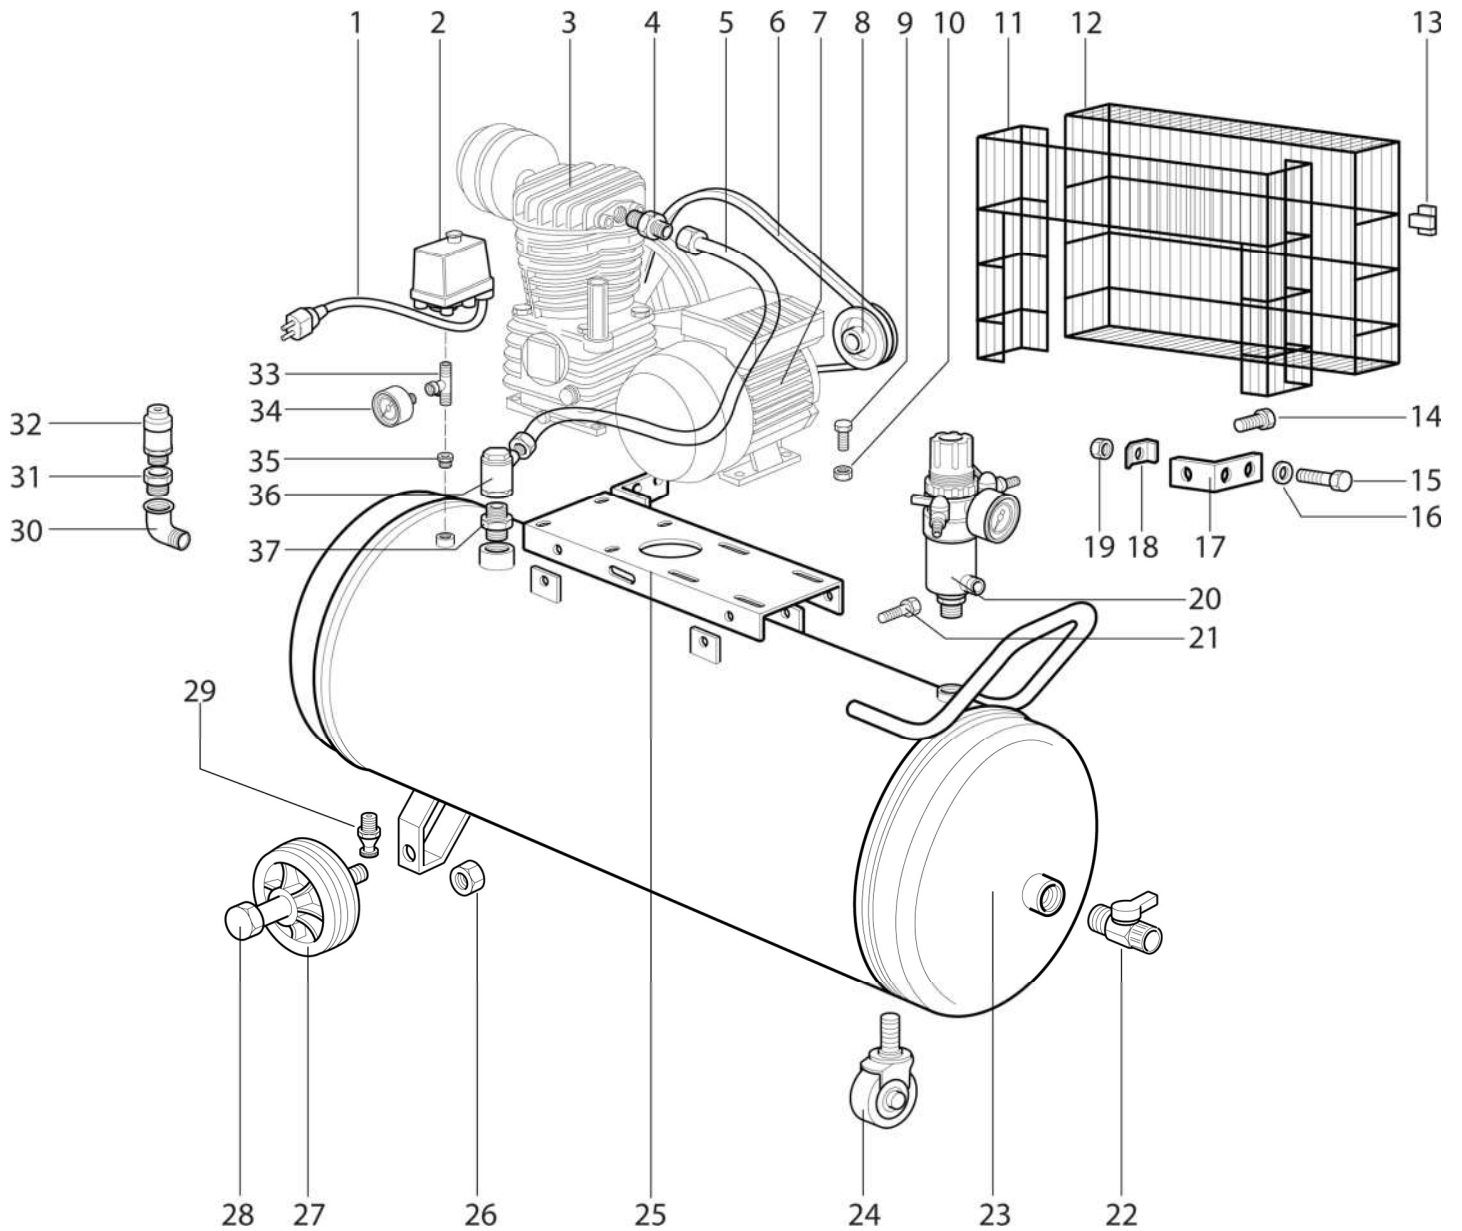

CRM 152

Onderdelentekening

Nr.	Code	Omschrijving	Description	Aantal
01	7105100		Cable	
02	7301583		Pressure switch	
03	7370004		Head	
04	7301173		Nipples 1/2" x 1/2"	
05	7301266		Connecting pipe	
06	1660437		Belt	
07	122481070		Motor	
08	1611383		Pulley	
09	0030911		Screw M8 x 30	
10	0640091		Nut M8	
11	7301120		Rear Beltguard	
12	7301119		Front Beltguard	
13	7301326		Cap	
14	0030891		Screw M8 x 25	
15	0030481		Screw M6 x 20	
16	0830101		Washer Ø 6 x 11	
17	7301167		Beltguard support	
18	7301168		Fixing plate	
19	0640051		Nut M6	
20	7301197		Pressure reducer 1/2" 2 way	
21	0031151		Screw M10 x 16	
22	7350112		Line cock 1/2"	
23	7301675		Tank	
24	7301235		Wheel Ø 90	
25	7301268		Pumping group plate	
26	0650141		Nut M 12	
27	7301150		Wheel Ø 175 x 40	
28	0011221		Screw M 12 x 80	
29	7302003		Drain cock 3/8"	
30	3131085		Connection M/F 1/2"	
31	3140061		Connection 1/2" x 3/8"	
32	7301948		PED Safety valve 3/8" PED	
33	7301158		Connection	
34	7301162		Pressure Gauge Ø 63	
35	3140030		Reduction 3/8" x 1/4"	
36	7301301		Non return valve 3/4" F x 1/2" M	
37	3133370		Nipples 3/4" x 3/4"	