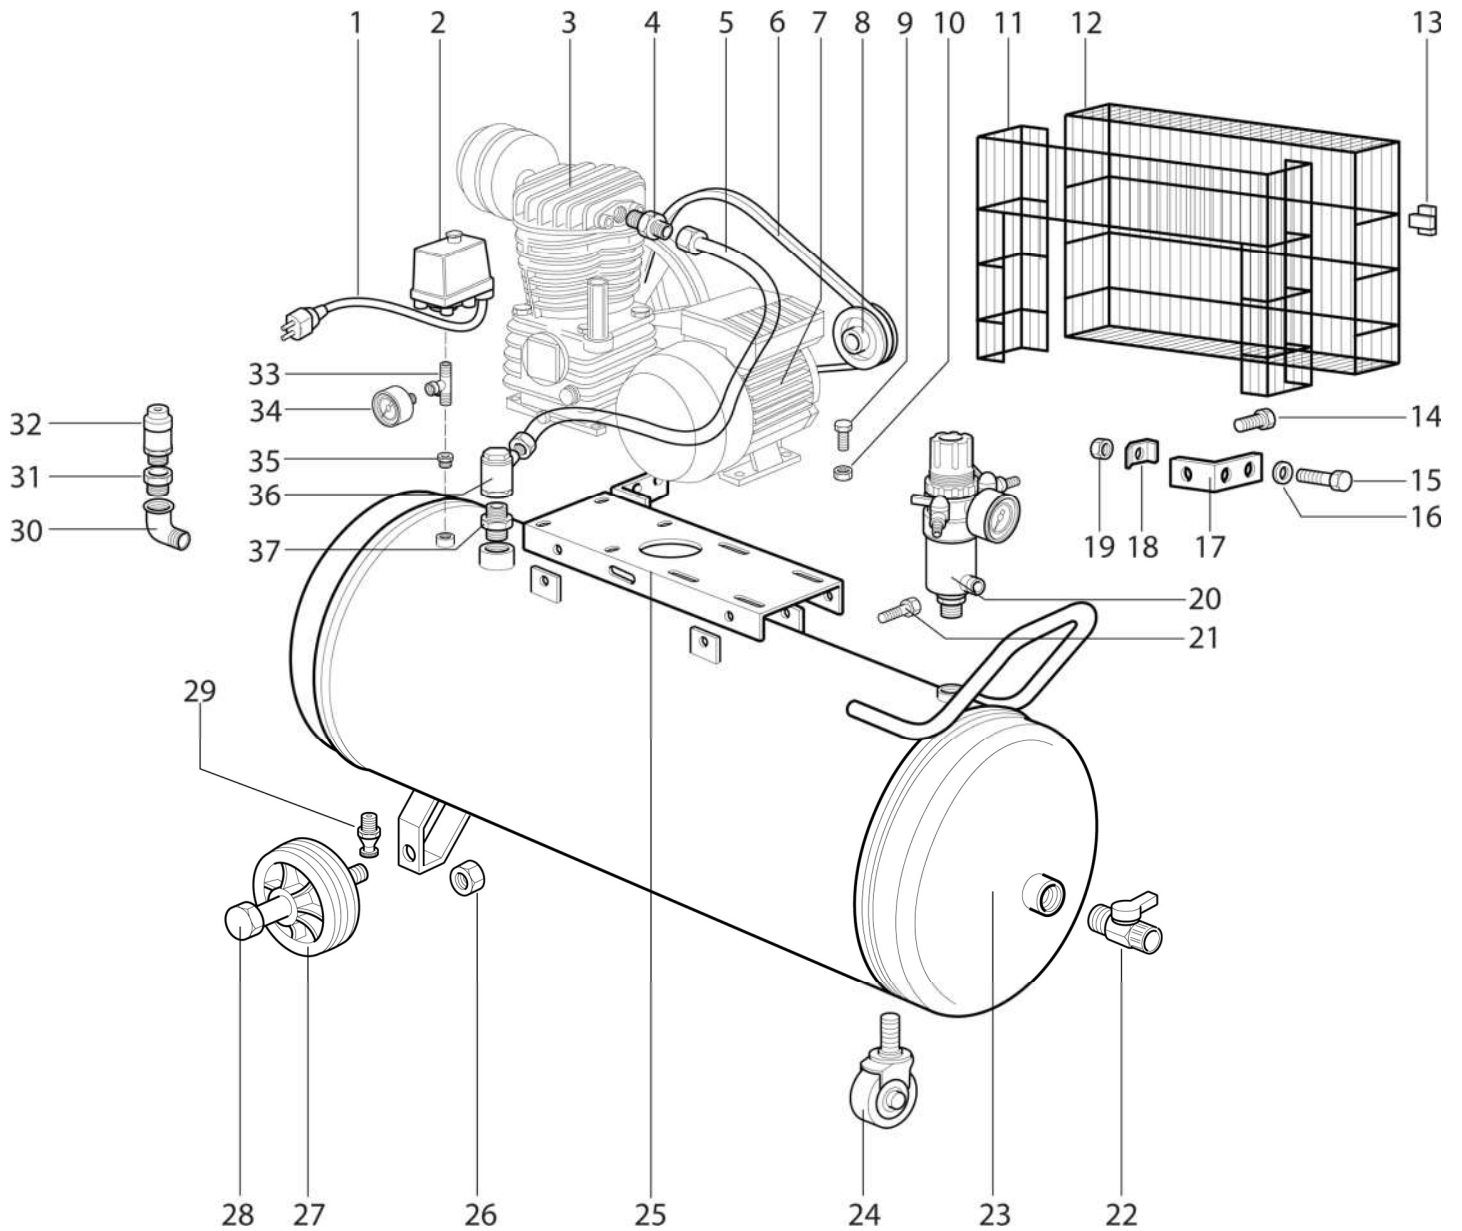

CFT 203

Onderdelentekening

Nr.	Code	Omschrijving	Description	Aantal
01	7301032		Cable	
02	7301829		Pressure switch	
03	7370005		Head	
04	7301173		Nipples 1/2" x 1/2"	
05	7301266		Connecting pipe	
06	1660437		Belt	
07	132101060		Motor	
08	1611383		Pulley	
09	0030911		Screw M8 x 30	
10	0640091		Nut M8	
11	7301120		Rear Beltguard	
12	7301119		Front Beltguard	
13	7301326		Cap	
14	0030891		Screw M8 x 25	
15	0030481		Screw M6 x 20	
16	0830101		Washer Ø 6 x 11	
17	7301167		Beltguard support	
18	7301168		Fixing plate	
19	0640051		Nut M6	
20	7301197		Pressure reducer 1/2" 2 way	
21	0031151		Screw M10 x 16	
22	7350112		Line cock 1/2"	
23	7301677		Tank	
24	7301235		Wheel Ø 90	
25	7301502		Pumping group plate	
26	0650141		Nut M 12	
27	7301150		Wheel Ø 175 x 40	
28	0011221		Screw M 12 x 80	
29	7302003		Drain cock 3/8"	
30	3131085		Connection M/F 1/2"	
31	3140061		Connection 1/2" x 3/8"	
32	7301948		PED Safety valve 3/8" PED	
33	7301158		Connection	
34	7301162		Pressure Gauge Ø 63	
35	3140030		Reduction 3/8" x 1/4"	
36	7301301		Non return valve 3/4" F x 1/2" M	
37	3133370		Nipples 3/4" x 3/4"