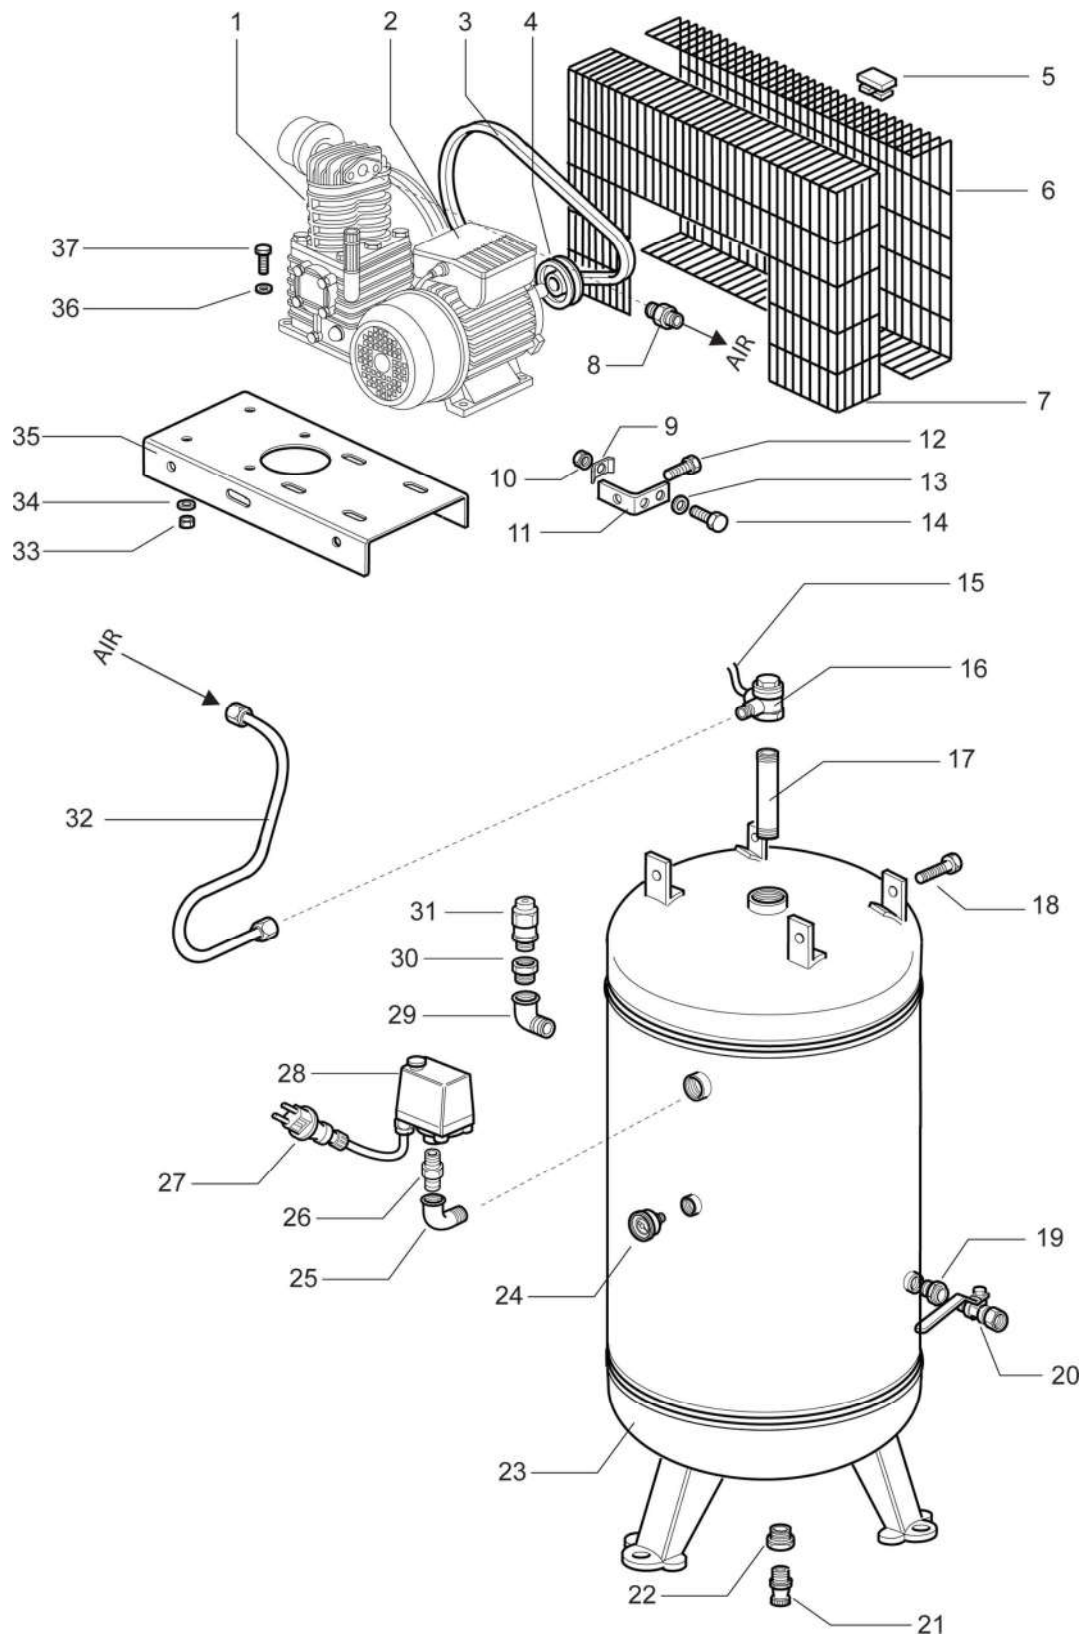

CFMV 102

Onderdelentekening

CFMV 102

Onderdelentekening

Nr.	Code	Omschrijving	Description	Aantal
01	7370004		Head	
02	122481070		Motor	
03	1660437		Belt A 48	
04	1611383		Pulley D. 80 1/A F 24	
05	7301326		Cap	
06	7301119		Front Beltguard	
07	7301120		Rear Beltguard	
08	7301173		Nipples 1/2" x 1/2"	
09	7301168		Fixing plate	
10	0640051		Nut M6	
11	7301167		Beltguard support	
12	0030891		Screw M8 x 25	
13	0830101		Washer Ø 6 x 11	
14	0030481		Screw M6 x 20	
15	4711302		Hose rilsan	
16	7301301		Non return valve 3/4" F x 1/2" M	
17	7301737		Connection 1/2"	
18	0031151		Screw M10 x 16	
19	3150731		Reduction M/F 3/4" x 1/2"	
20	7301570		Spheric line cock 1/2"	
21	7302003		Drain cock 3/8"	
22	3140061		Reduction M/F 1/2" x 3/8"	
23	7380508		Tank	
24	7301162		Pressure Gauge Ø 63	
25	3130021		Connection 1/4"	
26	3140211		Nipples 1/4"	
27	7105100		Cable	
28	7301881		Pressure switch	
29	3131085		Connection 1/2" x 3/8"	
30	3140061		Reduction M/F 1/2" x 3/8"	
31	7301948		PED Safety valve 3/8" 11 bar PED	
32	7301818		Connecting pipe	
33	0640091		Nut M8	
34	0830601		Washer Ø 8 x 24	
35	7301268		Pumpin group plate	
36	0830131		Washer Ø 8 x 17	
37	0030911		Screw M 8 x 30