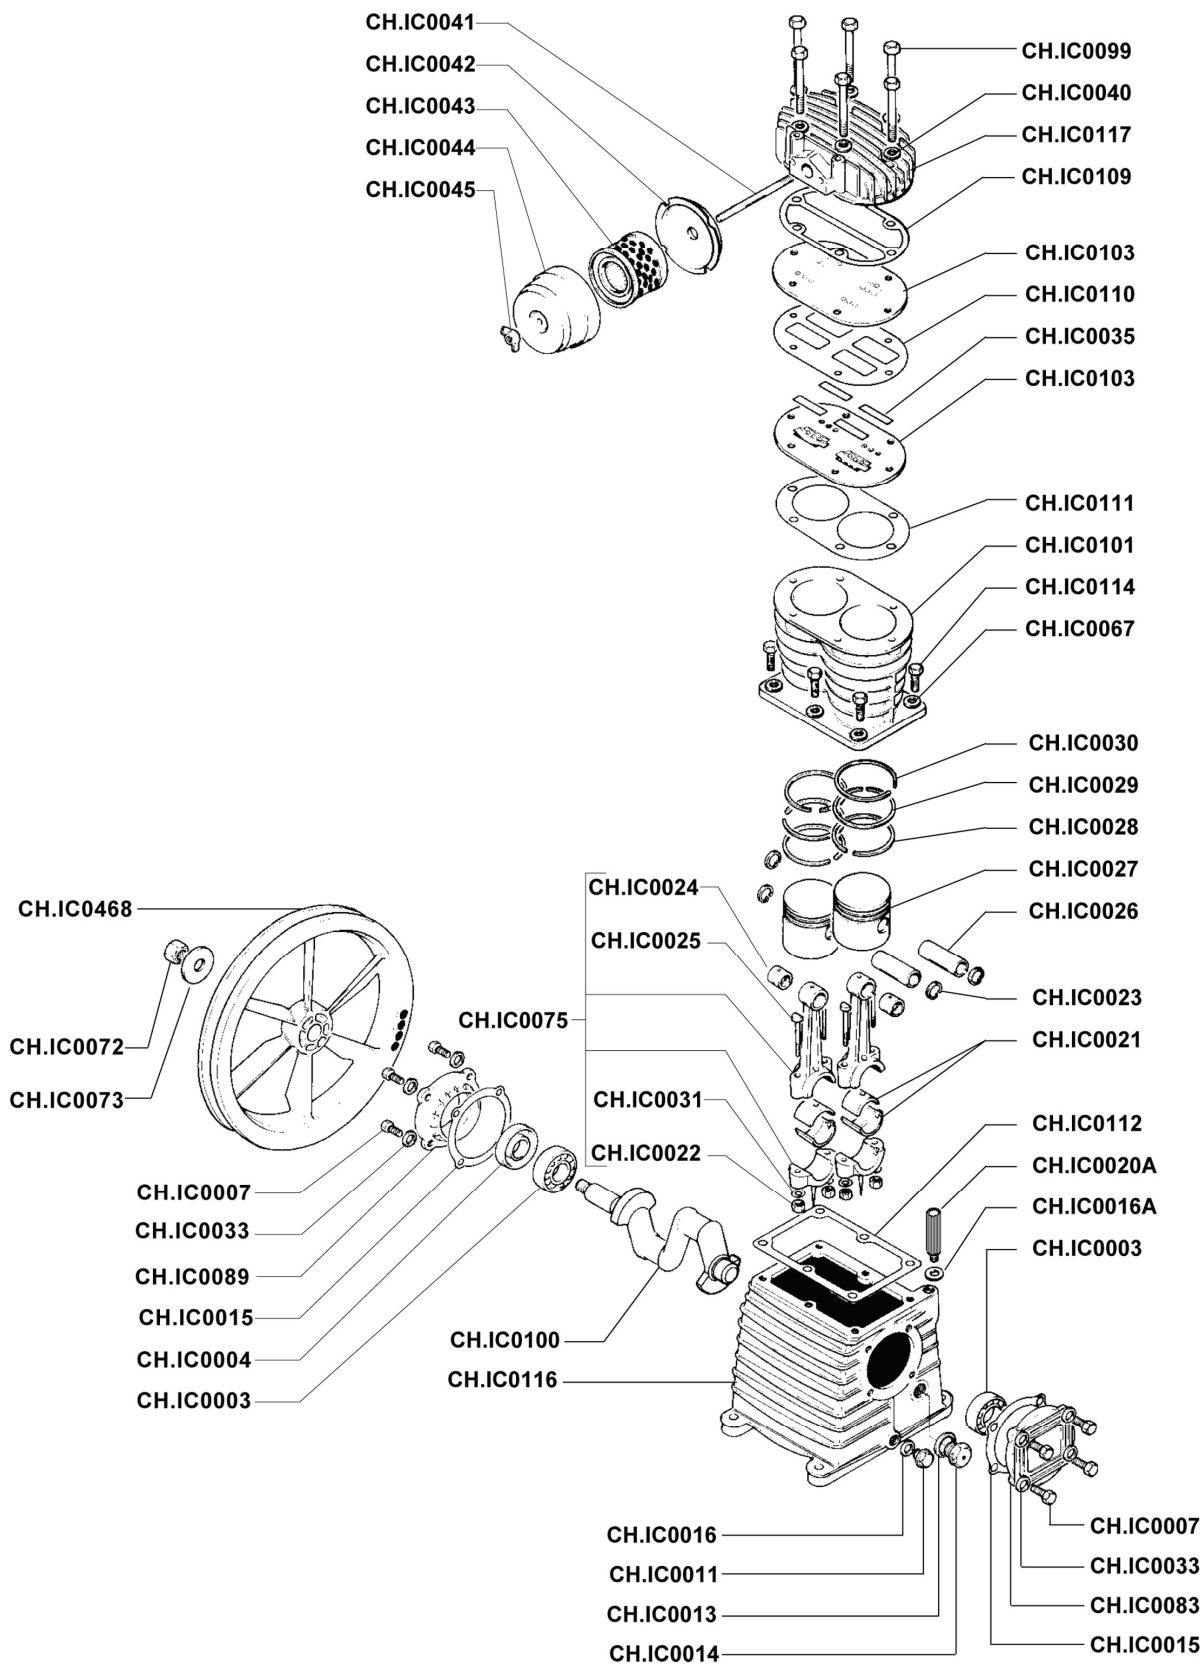

CFMV 102

Onderdelentekening

CFMV 102

Onderdelentekening

Nr.	Code	Omschrijving	Description	Aantal
	CH.IC0003		Ball bearing	
	CH.IC0004		Bi-angular bearing	
	CH.IC0007		Screw	
	CH.IC0011		Oil plug	
	CH.IC0013		Gasket	
	CH.IC0014		Oil sight gauge	
	CH.IC0015		Gasket	
	CH.IC0016		Gasket	
	CH.IC0016A		Gasket	
	CH.IC0020A		Oil plug	
	CH.IC0021		Bearing shell	
	CH.IC0022		Nut	
	CH.IC0023		Circlip	
	CH.IC0024		Bush	
	CH.IC0025		Screw	
	CH.IC0026		Piston pin	
	CH.IC0027		Piston ø64	
	CH.IC0028		Slotted oil scraper	
	CH.IC0029		Stepped scraper ring	
	CH.IC0030		Compression ring	
	CH.IC0031		Washer	
	CH.IC0033		Washer	
	CH.IC0035		Valve	
	CH.IC0040		Washer	
	CH.IC0041		Tension rod	
	CH.IC0042		Filter cover	
	CH.IC0043		Filter cartridge	
	CH.IC0044		Filter casing	
	CH.IC0045		Nut	
	CH.IC0067		Washer	
	CH.IC0072		Nut	
	CH.IC0073		Washer	
	CH.IC0075		Compl. connecting rod	
	CH.IC0083		Support	
	CH.IC0089		Support	
	CH.IC0099		Screw	
	CH.IC0100		Crankshaft	
	CH.IC0101		Cylinder	
	CH.IC0103		Valves	
	CH.IC0109		Gasket	
	CH.IC0110		Gasket	
	CH.IC0111		Gasket	
	CH.IC0112		Gasket	
	CH.IC0114		Screw	
	CH.IC0116		Crankcase	
	CH.IC0117		Cylinderhead	
	CH.IC0468		Flywheel ø320	