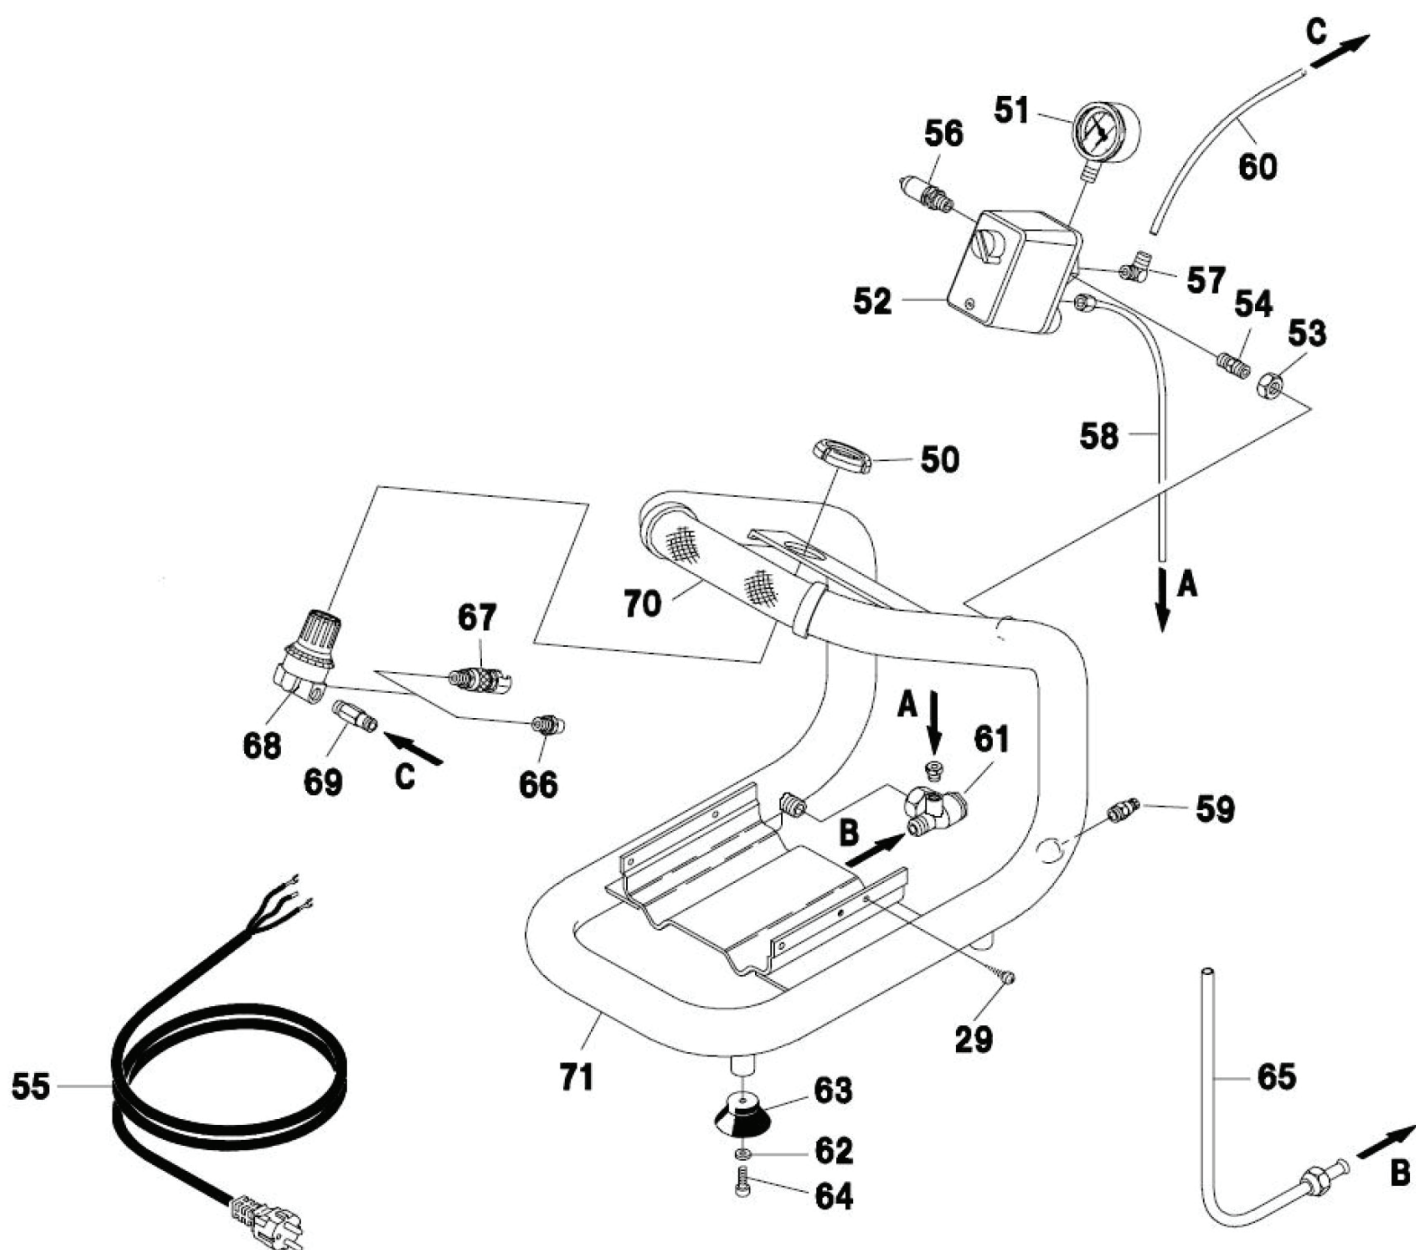

Colibri 145

Onderdelentekening

Nr.	Code	Omschrijving	Description	Aantal
1	7011220000		Screw	4
1A	9700010186		Washer	4
2	9700010091		Joint	1
3	7458340000		Plate	1
4	7210010000		Filtering element	1
5	7210430000		Intake filter	1
6	7012100000		Screw	1
7	9100250080		START valve	1
8	9100030080		Head	1
9	9100010310		O/Ring gasket	1
10	9100010240		Valve plate	2
11	9100010080		Gasket	1
12	9100010370		Valve	2
13	9100020140		Gasket	1
14	9100030010		Cylinder	1
15	7020070000		Nut	2
16	9100010300		Gasket	1
18	7220020000		Piston	1
19	9100010070		Piston pin	1
20	7041010000		Seeger	2
21	5050150008		Con rod	1
22	9100030070		Cover	1
23	7060060000		Bearing	1
25	9100030030		Counter weight	1
26	9100030090		Plastic schroud Blac	1
28	7650020000		Carter cover	1
29	7012160000		Screw	1
30	9700010187		Screw	3
31	7078460000		Gasket	1
32	9100010430		Oil seal	1
33	5070320008		Cranckcase	1
35	9100030100		Stator	1
36	7060010000		Bearing	1
37	7310320000		Capacitor	1
38	9700010188		Nut	1
38A	9700010184		Washer	1
40	9100010060		Tension rod	2
41	9100010200		Fan	1
42	7013060000		Screw	1
42A	9700010183		Washer D4	1
43	9100010050		Stud bolt	2
100	4082670000		Set of valve plate	1
101	9700010049		Piston Kit	1
102	4082450000		Set of gaskets	1
103	9100010790		Piston ring Kit	1
104	9700000317		Cranckshaft with roto	1
105	9700010061		Oil dipst.+O/ring Kit	1

Nr.	Code	Omschrijving	Description	Aantal
50	7101440000		Threaded ring	1
51	7110170000		Pressure gauge	1
52	7250740000		Pressure switch	1
53	7023040000		Blocking nut	1
54	7081140000		Joint	1
55	7326450000		Infeed cable	1
56	7192020000		Safety valve	1
57	7084240000		Joint	1
58	7230010000		Rilsan hose	1
59	7130090000		Discharge tap	1
60	7230010000		Rilsan hose	1
61	7190030000		Non return valve	1
62	7030020000		Washer	4
63	7270010000		Rubber foot	4
64	7014080000		Screw	4
65	7239520000		Infeed tube	1
66	7085210000		Joint	1
67	7130570000		Tap	1
68	7100280000		Pressure reducer	1
69	7084220000		Joint	1
70	7285000000		Handle	1
71	5155070008		Tank	1