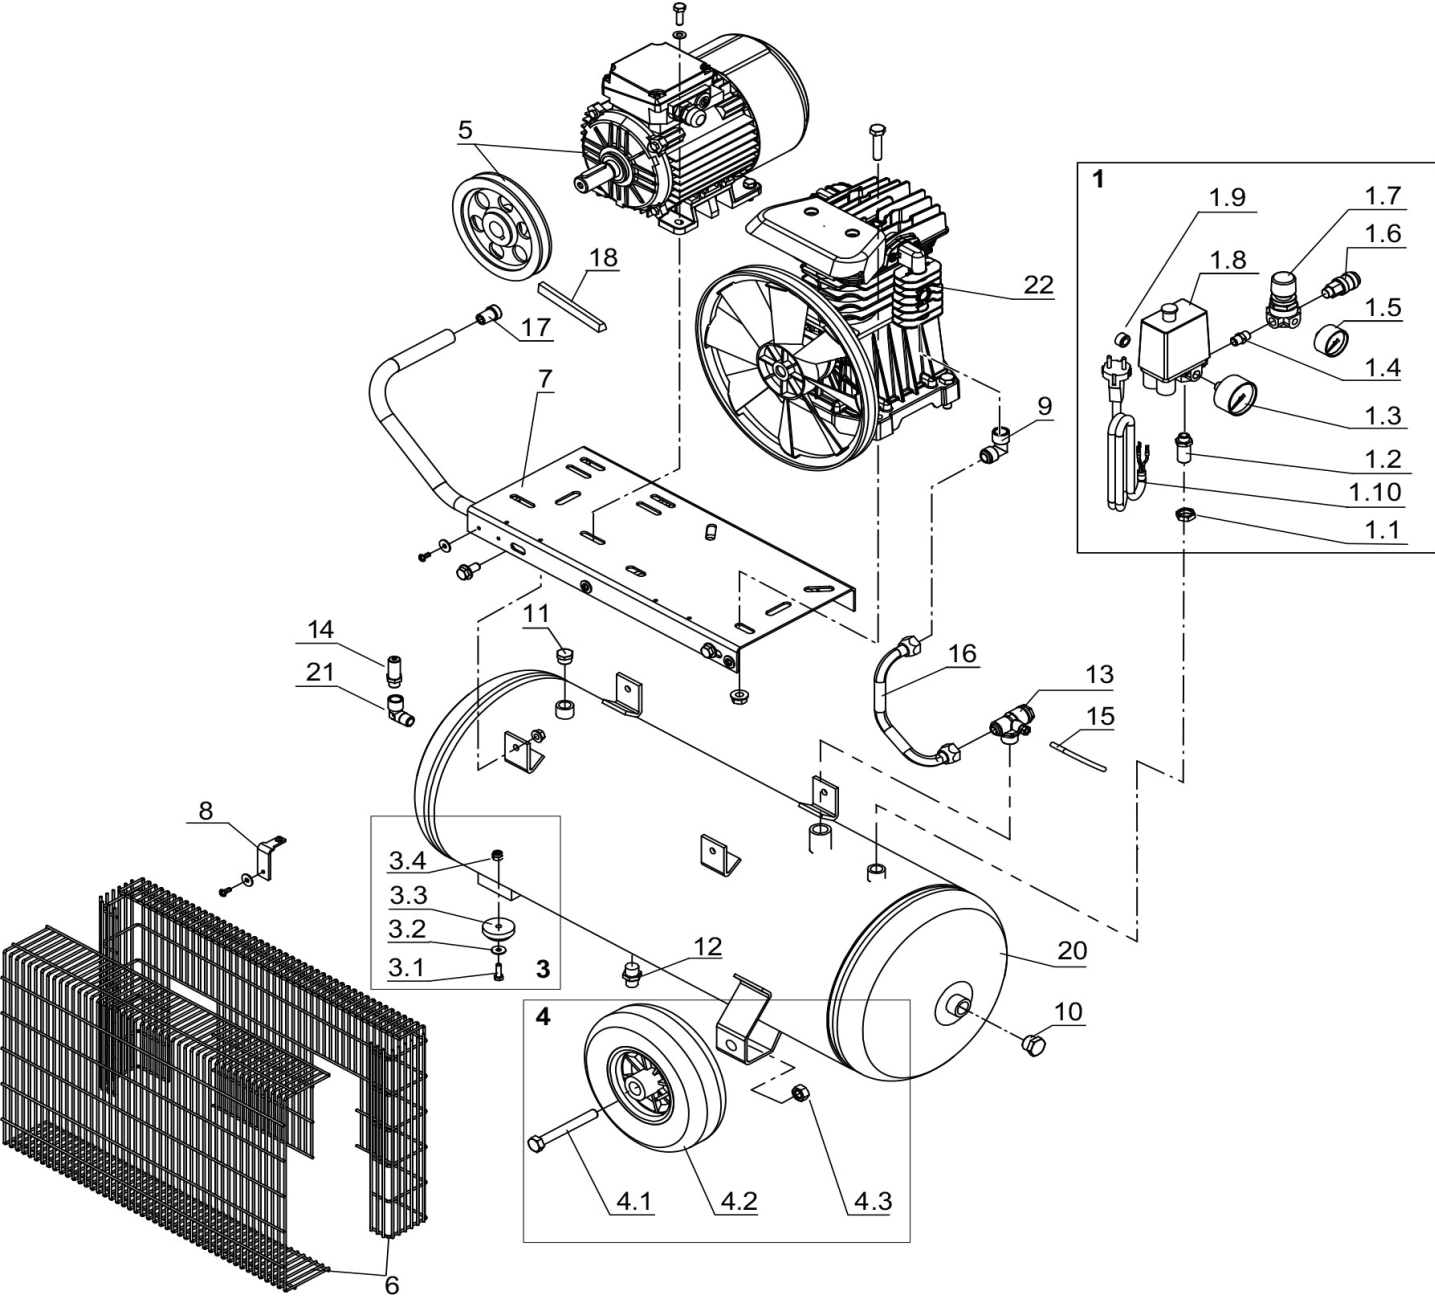

KF 050350 M

Onderdelentekening

KF 050350 M

Onderdelentekening

Nr.	Code	Omschrijving	Description	Aantal
1	4054720000	Set drukschakelaar	Press. Switch kit	1
1.1	7023050000		Locking nut	1
1.2	7088060000		Joint	1
1.3	7110300000		Pressure gauge	1
1.4	7081090000		Joint	1
1.5	7110240000		Pressure gauge	1
1.6	7130570000		Universal Tap	1
1.7	7100640000		Pressure reducer	1
1.8	7250740000		Pressure switch	1
1.9	7090090000		Plug	1
1.10	7329070000		Infeed cable	1
3	4083070000		Rubber foot kit	1
3.1	x		Screw	1
3.2	x		Washer	2
3.3	x		Rubber foot	1
3.4	x		Nut	1
4	4083010000		Wheel kit	1
4.1	x		Wheel	2
4.2	x		Wheel pin	2
4.3	x		Nut	2
5	4150820000		Motor/pulley kit	1
6	4170160000		Belt guard kit	1
7	5010990008		Base	1
8	7458510000		Belt guard Support	1
9	7080160000		Joint	1
10	7090030000		Plug	1
11	7090080000	Stop	Plug	1
12	7130160000	Ontluchtklep	Discharge tap	1
13	7190090000	Terugslagklep	Non return valve	1
14	7192090000	Veiligheidsventiel	Safety valve	1
15	7230010000	Rilsan slang	Rilsan hose	0
16	7231680000	Persleiding	Infeed hose	1
17	7360020000	Rubber	Rubber	1
18	7370300000	V-snaar	Belt	1
20	5153960008	Tank	Tank	1
21	7080130000	Knie	L-joint	1
22	9110930000	Compressorpompe	Pump	1
	4080500000	Set schroeven	Screw kit	1