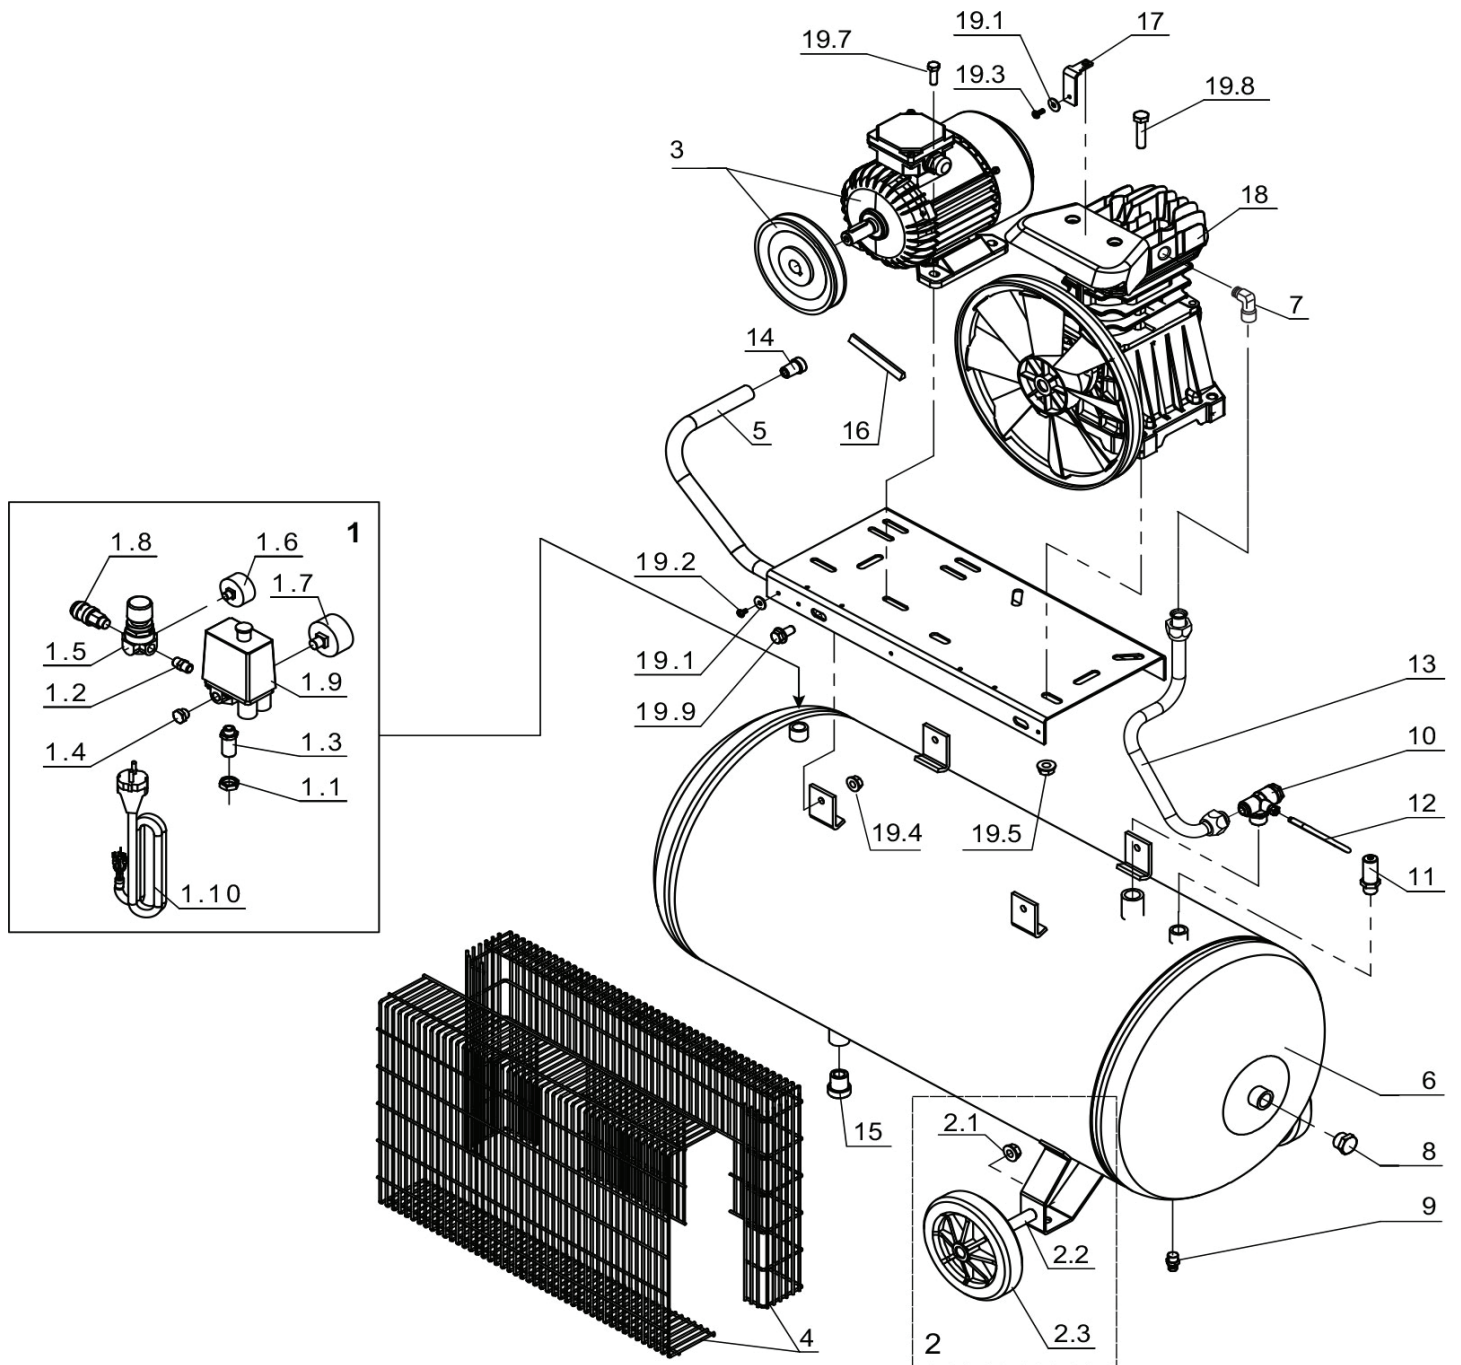

# Onderdelentekening

Nr.	Code	Omschrijving	Description	Aantal
1	9700001075		Crankcase	1
2	9700001076		Carter Cover	1
3	9700000531		Screw	8
4	x		O_ring	1
5	9100270140		Crankshaft A	1
6	7060180000		Bearing	1
7	7060200000		Bearing	1
8	9100270150		Oil seal	1
9	9100270160		Cover	1
10	9100270170		Cover	1
11	x		O_ring	1
12	7011420000		Screw	6
13	9100280020		Key	1
14	9100280030		Connection Rod	2
15	9100020080		Piston pin	2
16	9100020120		Piston	2
17	4080030000		Piston rings kit	2
18	x		Ring A	4
19	7575480000		Cylinder	1
20	7012220000		Screw	5
21	9700000408		Oil level sight glass	1
22	x		O_ring	1
23	x		Gasket	1
24	x		Valve plate	1
25	x		Valve stopper	4
25A	x		Screw	8
26	x		Valve	4
27	x		Gasket	1
28	7570140000		Head	1
31	9700000843		Set Intake filter	1
33	7010080000		Screw	6
33A	7030030000		Washer	6
33B	9700010087		Washer	6
34	9100270220		Air conveyor	1
35	7012090000		Screw	2
36	7011460000		Screw	1
37	9700000300		Breather pipe plug kit	1
38	7030270000		Washer	1
39	9100270230		Flywheel	1
41	9700010087		Washer	1
100	9700003272		Set valves plates	1
101	9700003271		Set of gasket	1
4	x		O_ring	1
11	x		O_ring	1
22	x		O_ring	1
23	x		Gasket	1
27	x		Gasket	1
102	4291030000		Piston group	2