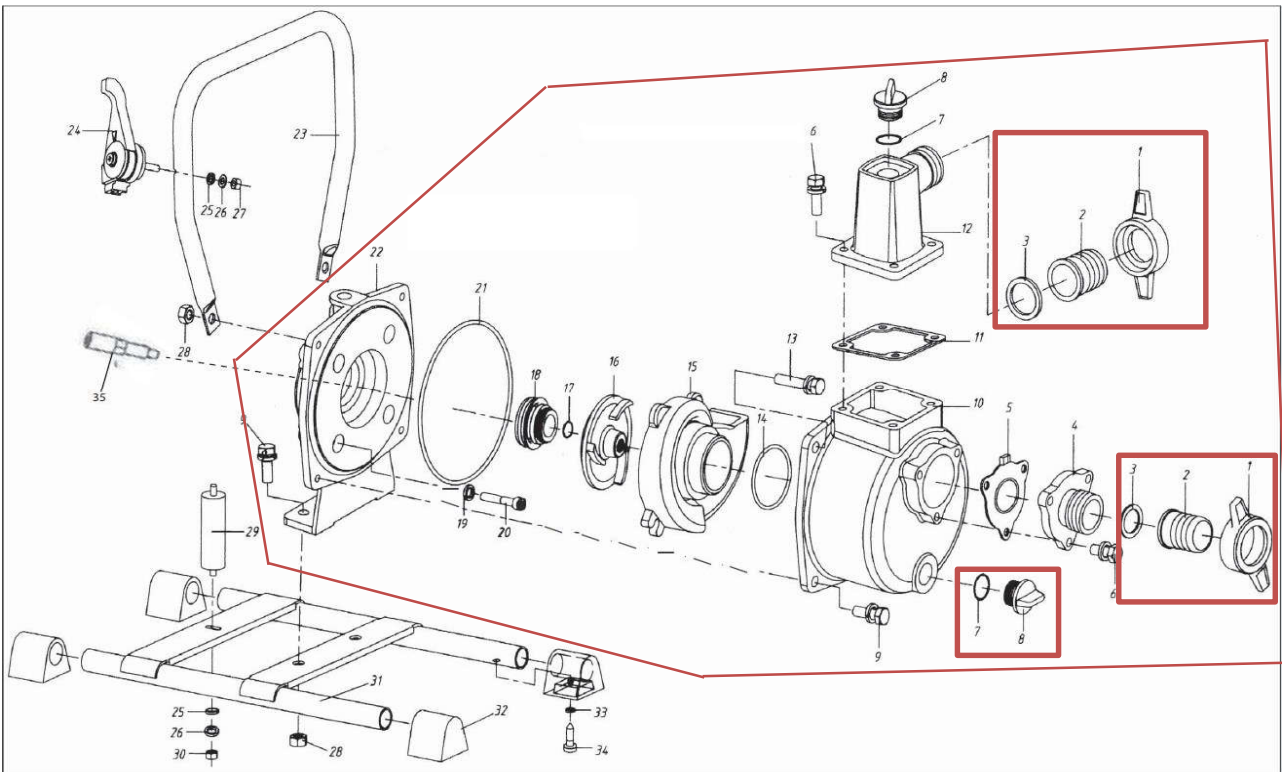

MSA 25-T4

MSA 25-T4

1	CODE	DESCRIPTION	QT
1	008126051	CONNECTION KIT	2
2			
3			
4	008126054	VALVE CASE	1
5	008126055	CHECK VALVE	1
6	008126056	BOLT M 6X20	7
7	8126057	PLUG WITH O-RING	2
8			
9	008126059	BOLT M 8X20	4
10	008126060	HOUSING PUMP	1
11	008126061	GASKET	1
12	008126062	FLANGE OUTPUT	1
13	008126063	BOLT M 8X30	2
14	008126064	O-SEALING RING	1
15	008126065	CASING	1
16	008126066	IMPELLER	1
17	008126067	O-SEALING RING	1
18	008126068	MECHANICAL SEAL	1
19	008126069	SEAL PACKING	4
20	008126070	SCREW M 6X40	4
21	008126071	O-SEALING RING	1
22	008126072	PUMP COVER	1
23	008126073	HANDLE	1

24		008126025	THROTTLE LEVER	1
25		008126075	WASHER	2
26		008126076	WASHER SPRING	2
27		008126077	NUT M 5	1
28		008126078	NUT M 8	4
29		008126079	RUBBER PILLAR	1
30		008126080	NUT M 5	1
31		008126081	BASE	1
32		008126082	ANTIVBRATION RUBBER	4
33		008126083	WASHER	4
34		008126084	SCREW M 2X13	4
35		008126085	SHAFT	1
36		008126086	PUMP BODY COMPLETE	1

007113874 - MOTORE DISERBO 140F

RICAMBI MOTORE 140 FA

7113874 - MOTORE DISERBO ROSSO 140FA

N/CE

Rif	Codice	Descrizione
1	8171040	Cylinder valve
2	8171041	Muffler comp.
3	8171042	Spark plug.
4	8171043	Belt
5	8171044	Pulley
6	8171045	Recoil Starter
7	8171046	Ignition
8	8171047	Balancing pressure pipe
9	8171048	Admitting pipe
10	8171049	Valve spring seat
11	8171050	Carburetor
12	8171051	Air Filter
13	8171052	Tank Comp.
14	8171053	Clutch