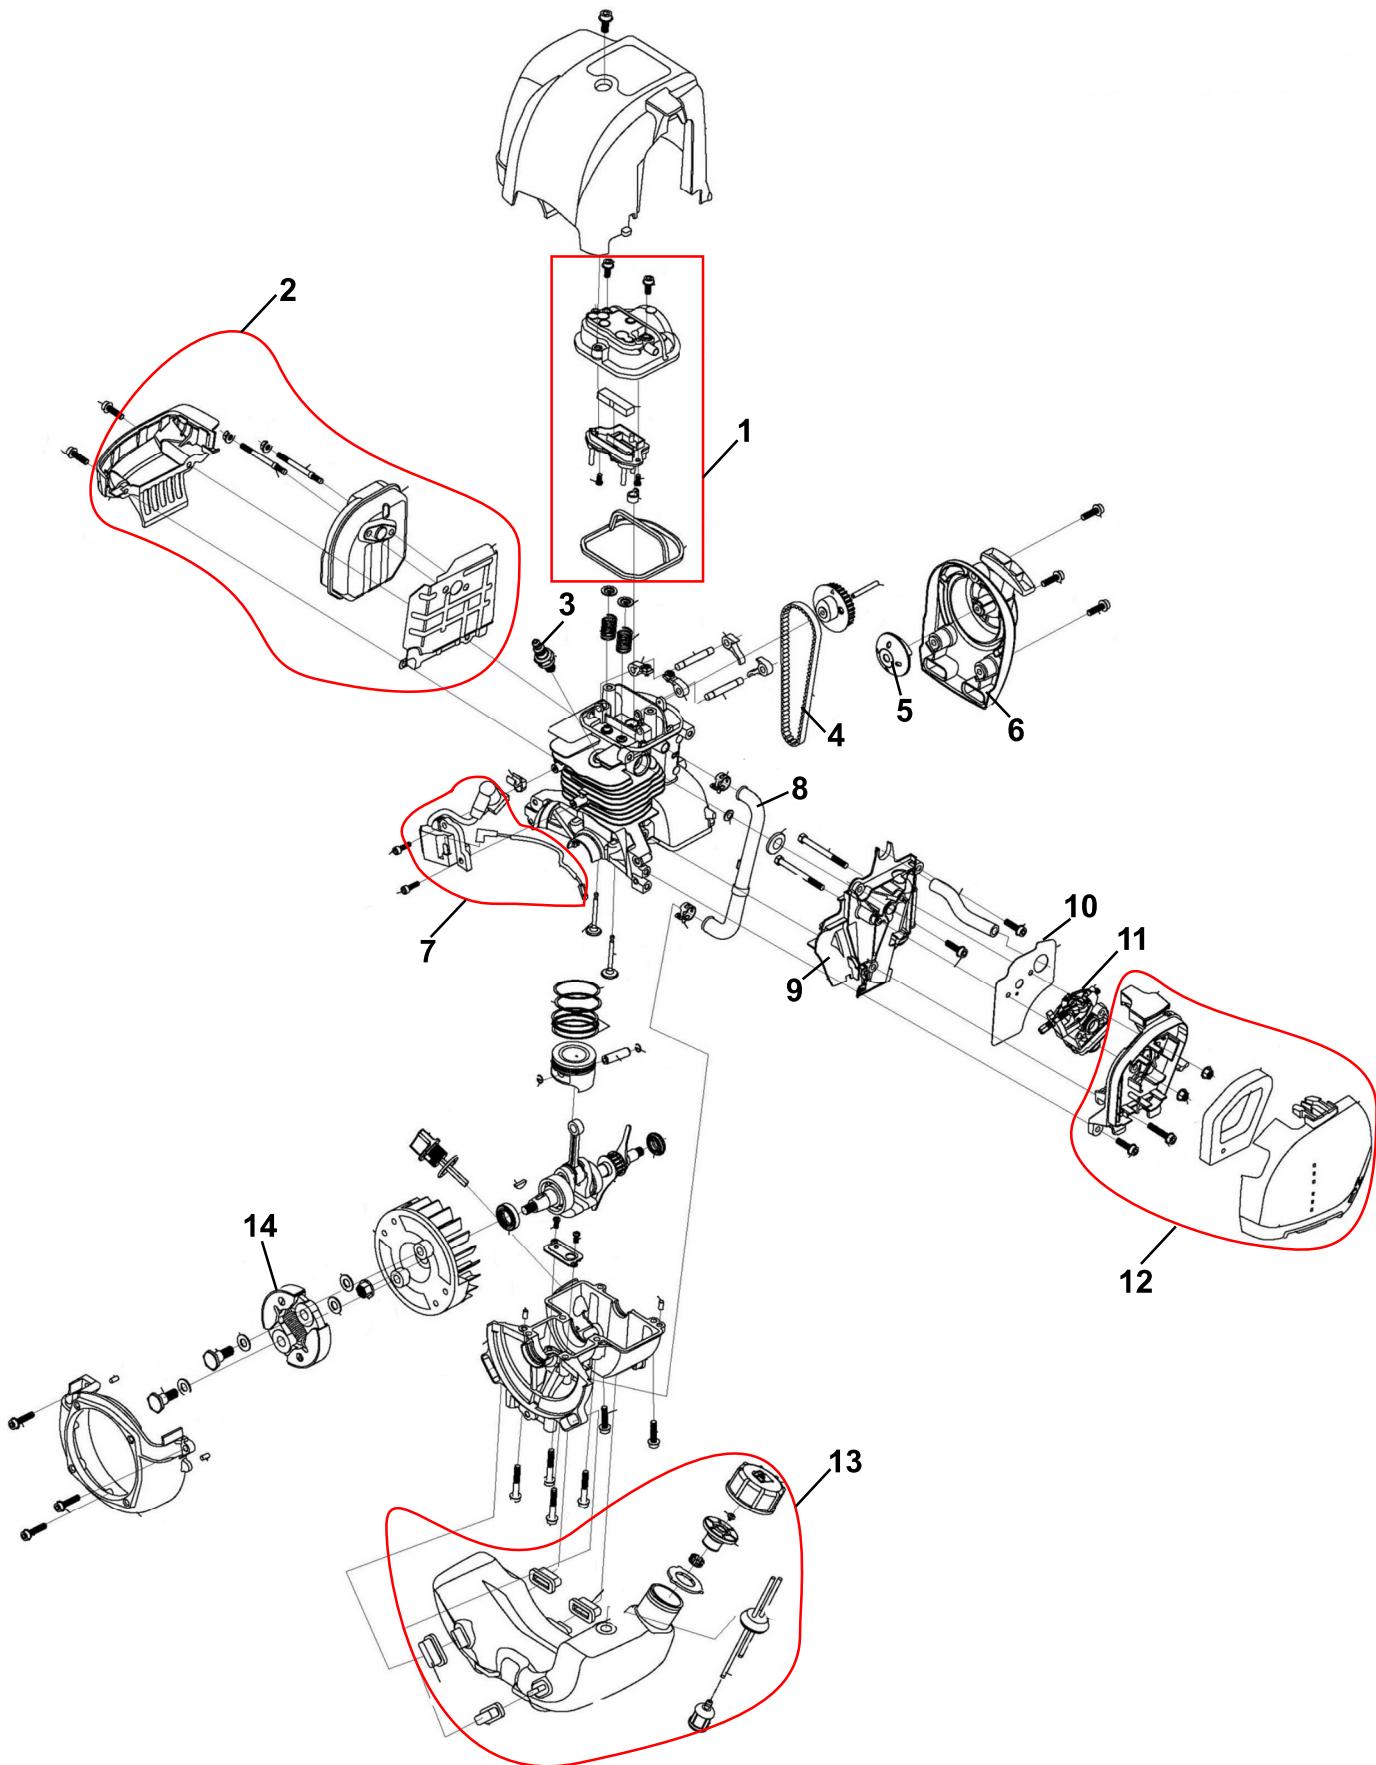

MSA 25-T4

MSA 25-T4

1	CODE	DESCRIPTION	QT
1	008126051	CONNECTION KIT	2
2			
3			
4	008126054	VALVE CASE	1
5	008126055	CHECK VALVE	1
6	008126056	BOLT M 6X20	7
7	8126057	PLUG WITH O-RING	2
8			
9	008126059	BOLT M 8X20	4
10	008126060	HOUSING PUMP	1
11	008126061	GASKET	1
12	008126062	FLANGE OUTPUT	1
13	008126063	BOLT M 8X30	2
14	008126064	O-SEALING RING	1
15	008126065	CASING	1
16	008126066	IMPELLER	1
17	008126067	O-SEALING RING	1
18	008126068	MECHANICAL SEAL	1
19	008126069	SEAL PACKING	4
20	008126070	SCREW M 6X40	4
21	008126071	O-SEALING RING	1
22	008126072	PUMP COVER	1
23	008126073	HANDLE	1

24		008126025	THROTTLE LEVER	1
25		008126075	WASHER	2
26		008126076	WASHER SPRING	2
27		008126077	NUT M 5	1
28		008126078	NUT M 8	4
29		008126079	RUBBER PILLAR	1
30		008126080	NUT M 5	1
31		008126081	BASE	1
32		008126082	ANTIVBRATION RUBBER	4
33		008126083	WASHER	4
34		008126084	SCREW M 2X13	4
35		008126085	SHAFT	1
36		008126086	PUMP BODY COMPLETE	1

007113874 - MOTORE DISERBO 140F

RICAMBI MOTORE 140 FA

7113874 - MOTORE DISERBO ROSSO 140FA

N/CE

Rif	Codice	Descrizione
1	8171040	Cylinder valve
2	8171041	Muffler comp.
3	8171042	Spark plug.
4	8171043	Belt
5	8171044	Pulley
6	8171045	Recoil Starter
7	8171046	Ignition
8	8171047	Balancing pressure pipe
9	8171048	Admitting pipe
10	8171049	Valve spring seat
11	8171050	Carburetor
12	8171051	Air Filter
13	8171052	Tank Comp.
14	8171053	Clutch