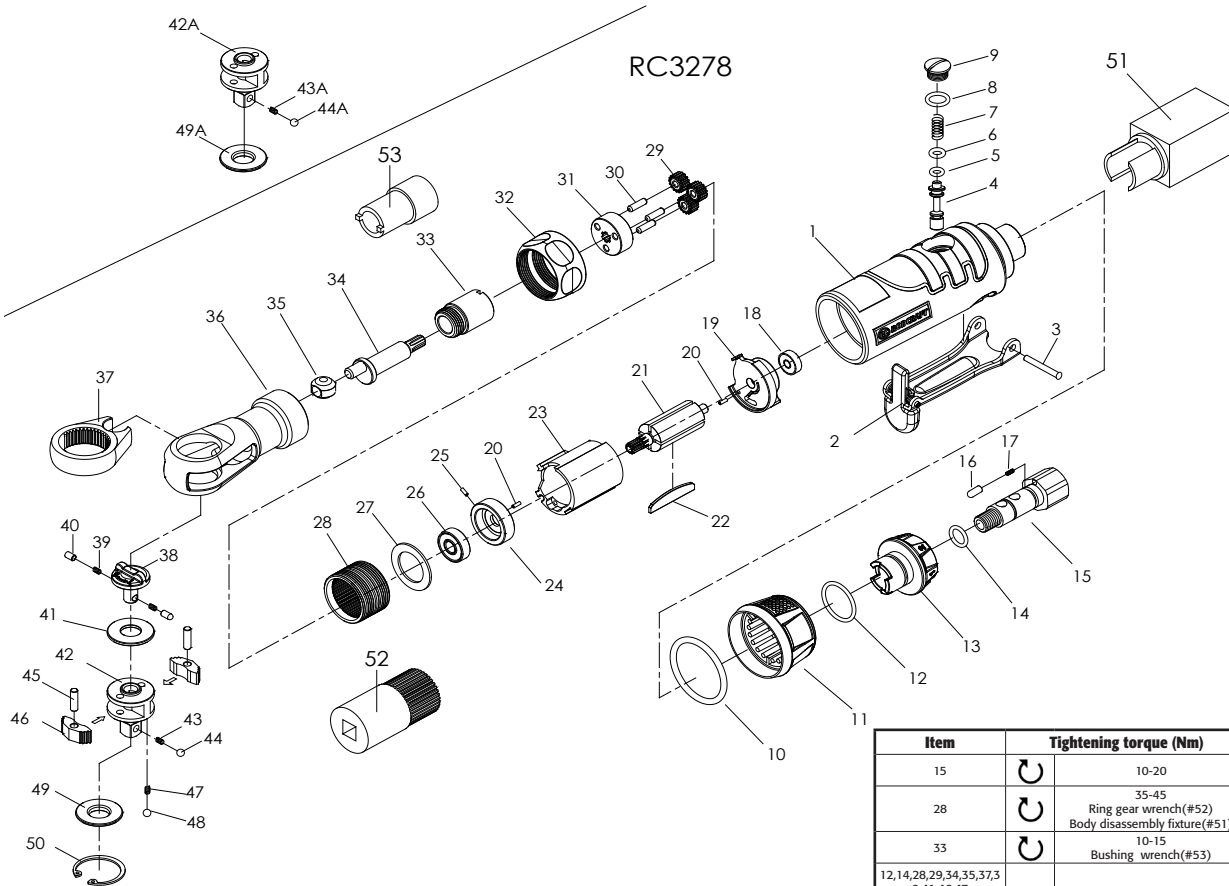

RC3678

RC3278

Item	Tightening torque (Nm)	Bond
15	10-20	Loctite #680
28	35-45 Ring gear wrench(#52) Body disassembly fixture(#51)	Loctite #680
33	10-15 Bushing wrench(#53)	Loctite #680
12,14,28,29,34,35,37,39,41,46,47		Shell GADUS S2 V160Z 3

	8950900061	Warning label
--	------------	---------------

Pos.	Artikelnr.	Description	Anz.
1	8958000156	Housing	1
21	8958000168	Rotor	1
22	8958000169	Rotor Blades (set of 4)	1
23	8958000170	Cylinder	1
28	8958000174	Thread Ring Gear	1
34	8958000180	Crank Shaft	1
35	8958000181	Diver Bushing	1
37	8958000183	Ratchet Yoke	1
51	8958000153	Body disassembly fixture	1
52	8958000154	Ring gear wrench	1
53	8958000155	Bushing wrench	1
A	8958000199	Lever Kit	
2		Throttle Lever	1
3		Lever Pin	1
B	8958000213	Throttle valve Kit	
4		Valve Stem	1
5		O-Ring 4.8X1.6	1
6		O-Ring 5.5X2.05	1
7		Spring	1
8		O-Ring 11X3	1
9		Valve Plug	1
C	8958000214	Exhaust Kit	
10		O-Ring 32.3X1.78	1
11		Muffle Cover	1
D	8958000215	Regulator Kit	
12		O-Ring 13.8X1.9	1
13		Air Regulator	1
16		Tip Sleeve	1
17		Spring	1
E	8958000216	Inlet Kit	
14		O-Ring 9X2	1
15		Air Inlet	1
F	8958000217	Rear end-plate Kit	
18		Bearing 626ZZ	1
19		Rear End Plate	1
20		Pin 6LX2	1