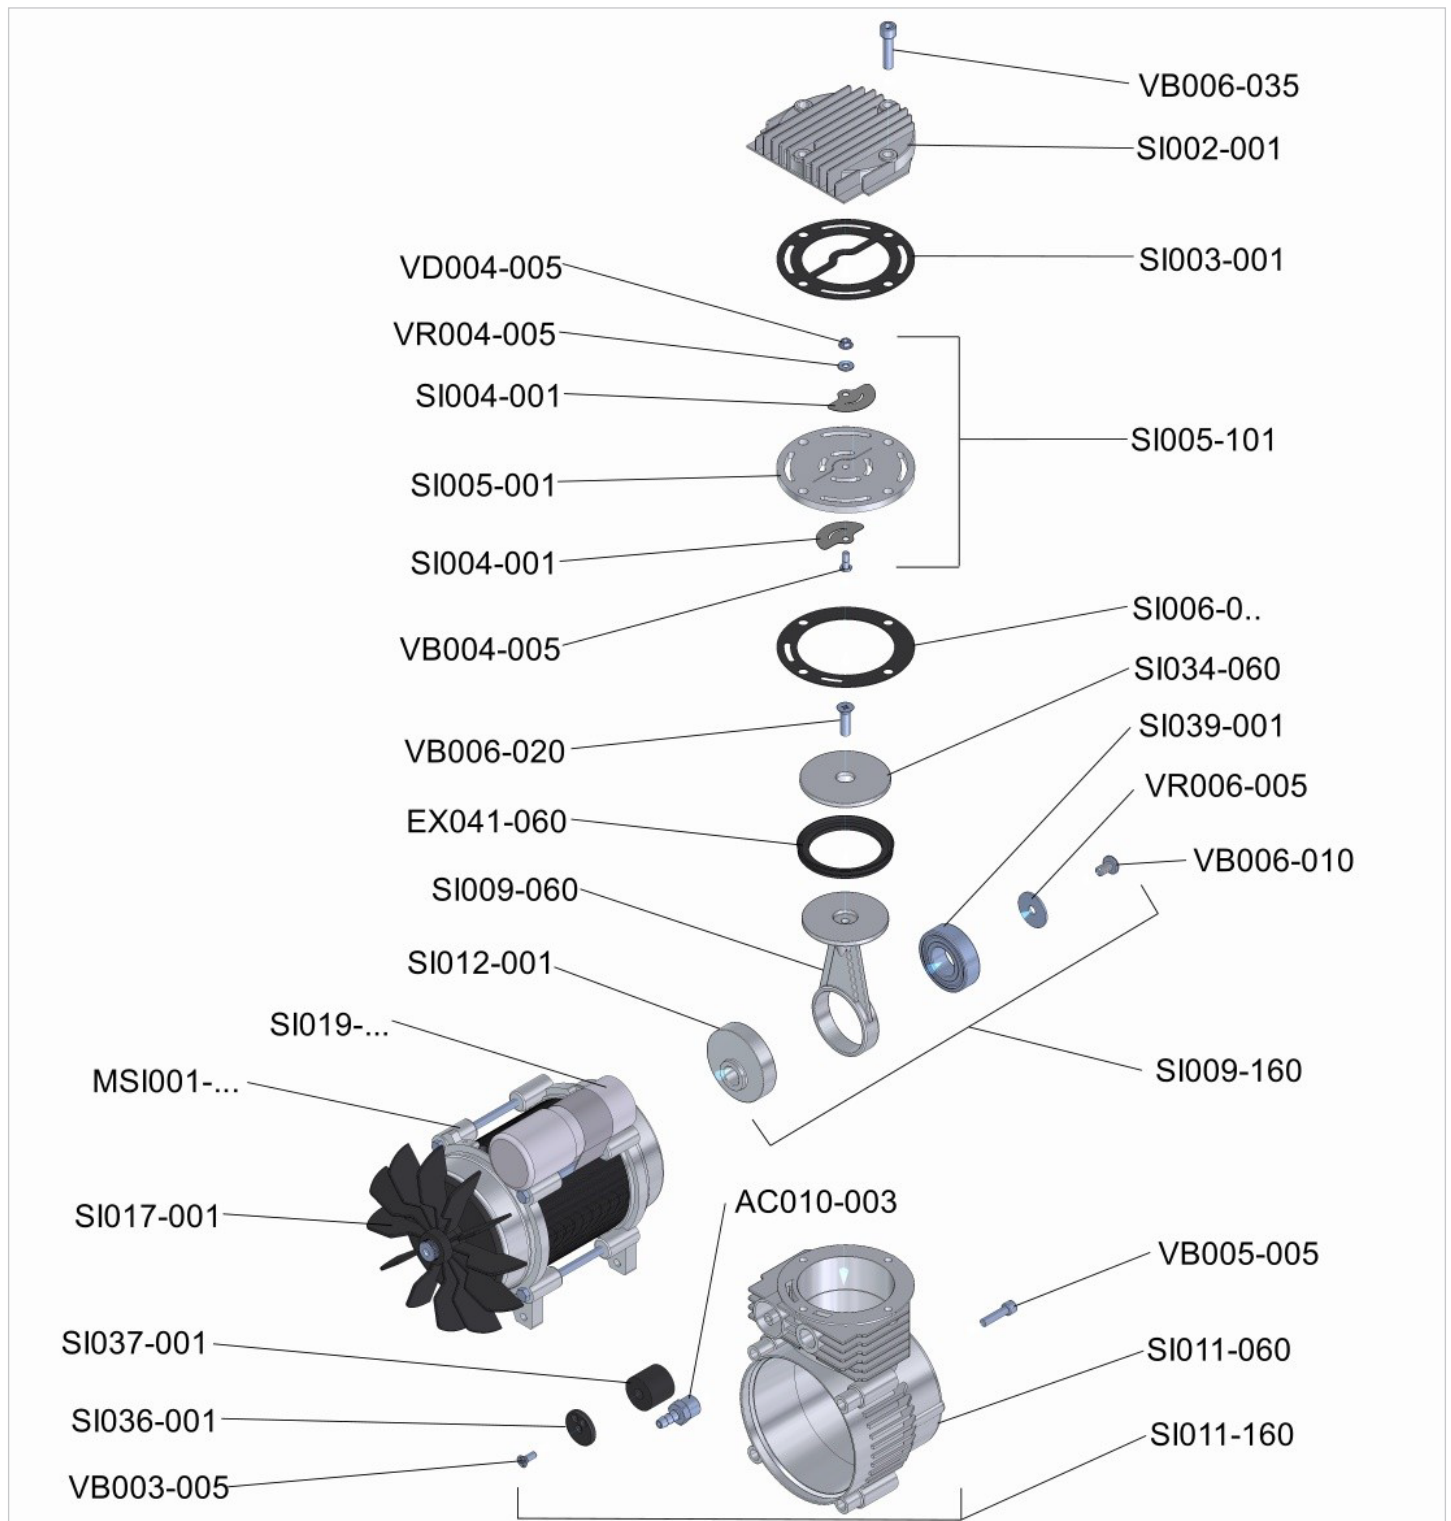

Onderdelentekening (spare parts)

KZ 100-05

Pompgroep 230 Volt 50 Hz (unit pump 230 Volt 50 Hz)

Bestand (file) SI001-000 Rev.00

Datum (date) 12/02/2011

Code (code)	Omschrijving (description)	Aantal (quantity)
AC010-003	Connection rest. 1/4"	
EX041-060	Piston seal	
MSI001-020L	Electric motor 0,5 Hp	
SI002-001	Head	
SI003-001	Top gasket	
SI004-001	Valve	
SI005-001	Valve plate	
SI005-101	Valve plate complete	
SI006-030	Cylinder gasket 0,30 mm	
SI006-050	Cylinder gasket 0,50 mm	
SI006-080	Cylinder gasket 0,80 mm	
SI009-060	Connecting-rod	
SI009-160	Connecting-rod complete of bearing and crank	
SI011-060	Cylinder	
SI011-160	Cylinder complete of filter and connection	
SI012-001	Crank	
SI017-001	Plastic fan standard	
SI019-020	Condenser 20 µF	
SI034-060	Piston top	
SI036-001	Cover filter	
SI037-001	Filter	
SI039-001	Bearing connecting-rod	

Code (code)	Omschrijving (description)	Aantal (quantity)
VB003-005	Screw for filter	
VB004-005	Screw for valve	
VB005-005	Screw for cylinder	
VB006-010	Screw for bearing connecting-rod	
VB006-020	Screw for piston top	
VB006-035	Screw for top	
VD004-005	Nut for valve	
VR004-005	Washer for valve	
VR006-005	Washer	

Code (code)	Omschrijving (description)	Aantal (quantity)
AC012-003	Red Rilsan tube SILV. 2 for Pressure	
AC012-004	Red Rilsan tube SILV. 2 for non return	
AC023-001	Plastic Cover black	
AC023-001-001	Plastic Cover complete for SILVERSTONE 2	
AC030-050-3001	Tank model SILVERSTONE 2 "RED"	
VB004-025	Screw	
VB006-070	Screw	