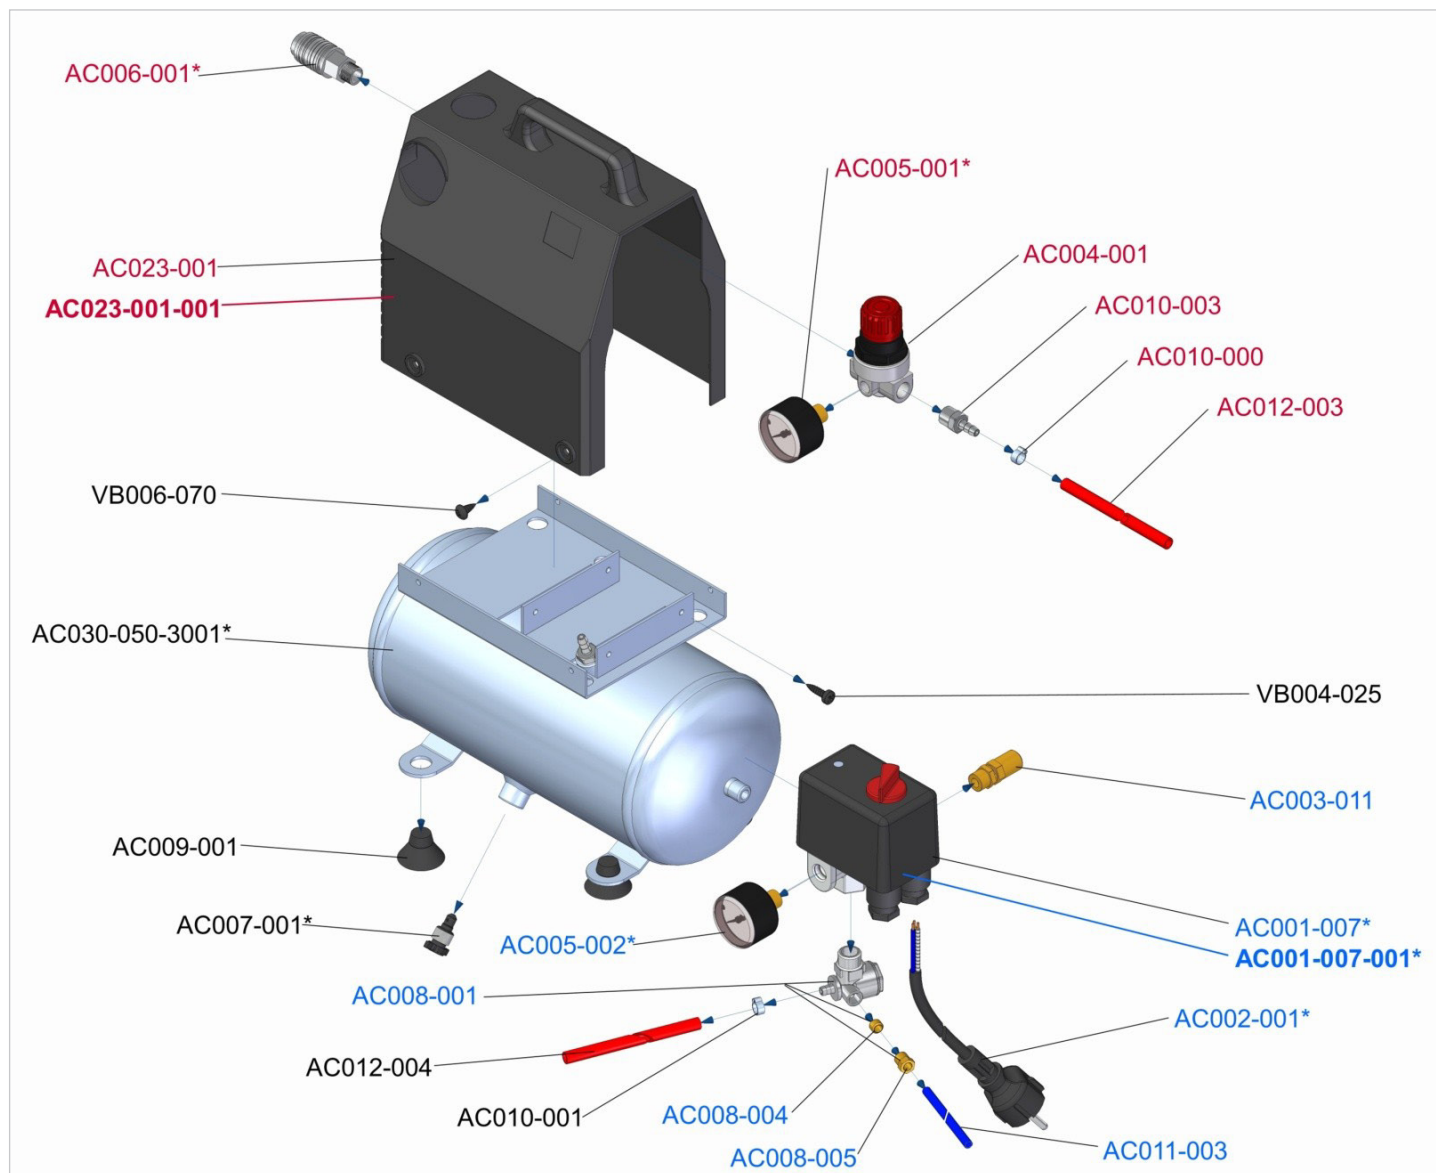

Code (code)	Omschrijving (description)	Aantal (quantity)
VB003-005	Screw for filter	
VB004-005	Screw for valve	
VB005-005	Screw for cylinder	
VB006-010	Screw for bearing connecting-rod	
VB006-020	Screw for piston top	
VB006-035	Screw for top	
VD004-005	Nut for valve	
VR004-005	Washer for valve	
VR006-005	Washer	

Onderdelentekening (spare parts)

KZ 100-05

Tank met accessories 230 Volt 50 Hz (tank with accessories 230 Volt 50 Hz)

Bestand (file) S1002-001 Rev.00

Datum (date) 12/02/2011

Code (code)	Omschrijving (description)	Aantal (quantity)
AC001-007	Pressure Switch 3/8" (start valve close)	
AC001-007-001	Pressure Switch complete for SILVERSTONE 2	
AC002-001	Pin plug SHUKO 1,5 m	
AC002-005	Pin plug ENGLISH 1,5 m	
AC003-011	Safety valve 8 BAR	
AC004-001	Pressure regulator MIGNON Pos.1	
AC005-001	Manometer 40 mm 1/8" Bar/Psi	
AC005-002	Manometer 40 mm 1/4" Bar/Psi	
AC006-001	Universal Coupler 1/4" Male	
AC006-004	Pin cock (Bayonet) 1/4" Male	
AC006-005	Nut for Bayonet connection	
AC007-001	Plastic screw for condensate drain	
AC008-001	Not return valve 3/8" for tube Rilsan	
AC008-004	Ogive for tube blue Rilsan	
AC008-005	Nut for tube blue Rilsan	
AC009-001	Rubber foot	
AC010-000	Clip for tube 8,0 mm	
AC010-002	Clip for tube 8,5 mm	
AC010-003	Connection 1/4" Male for Rilsan tube 6 mm inside	
AC011-003	Blue Rilsan tube SILVERSTONE 2	