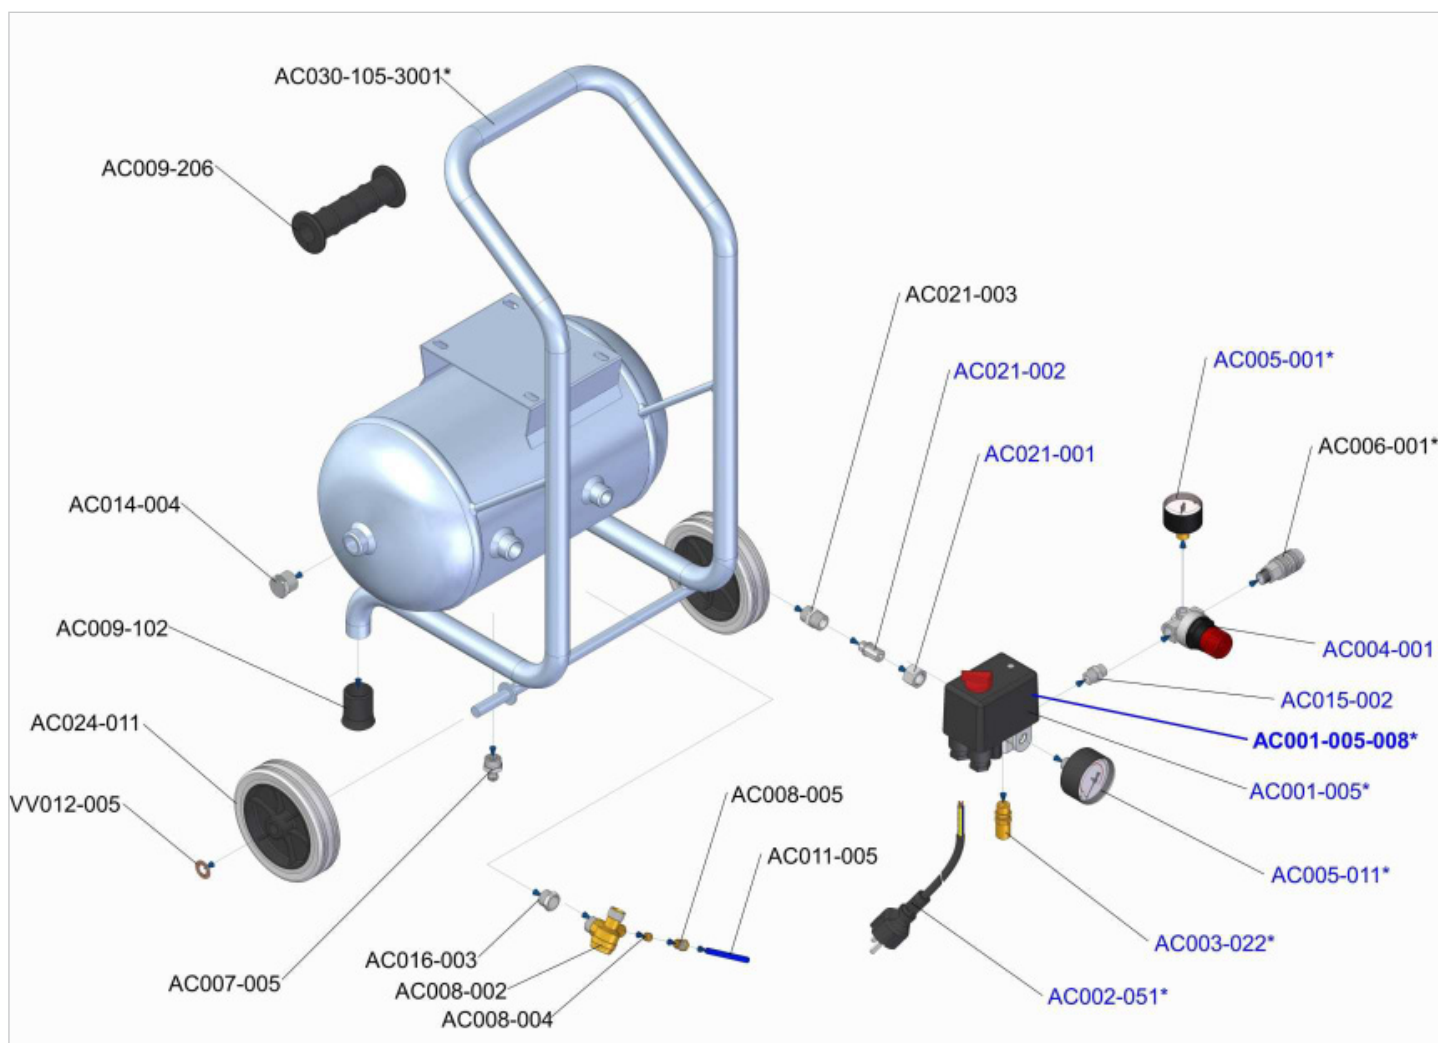

Onderdelentekening (spare parts)

KZ 240-10

Tank met accessories 230 Volt 50 Hz (tank with accessories 230 Volt 50 Hz)

Bestand (file) EX002-005 Rev.00

Datum (date) 12/02/2011