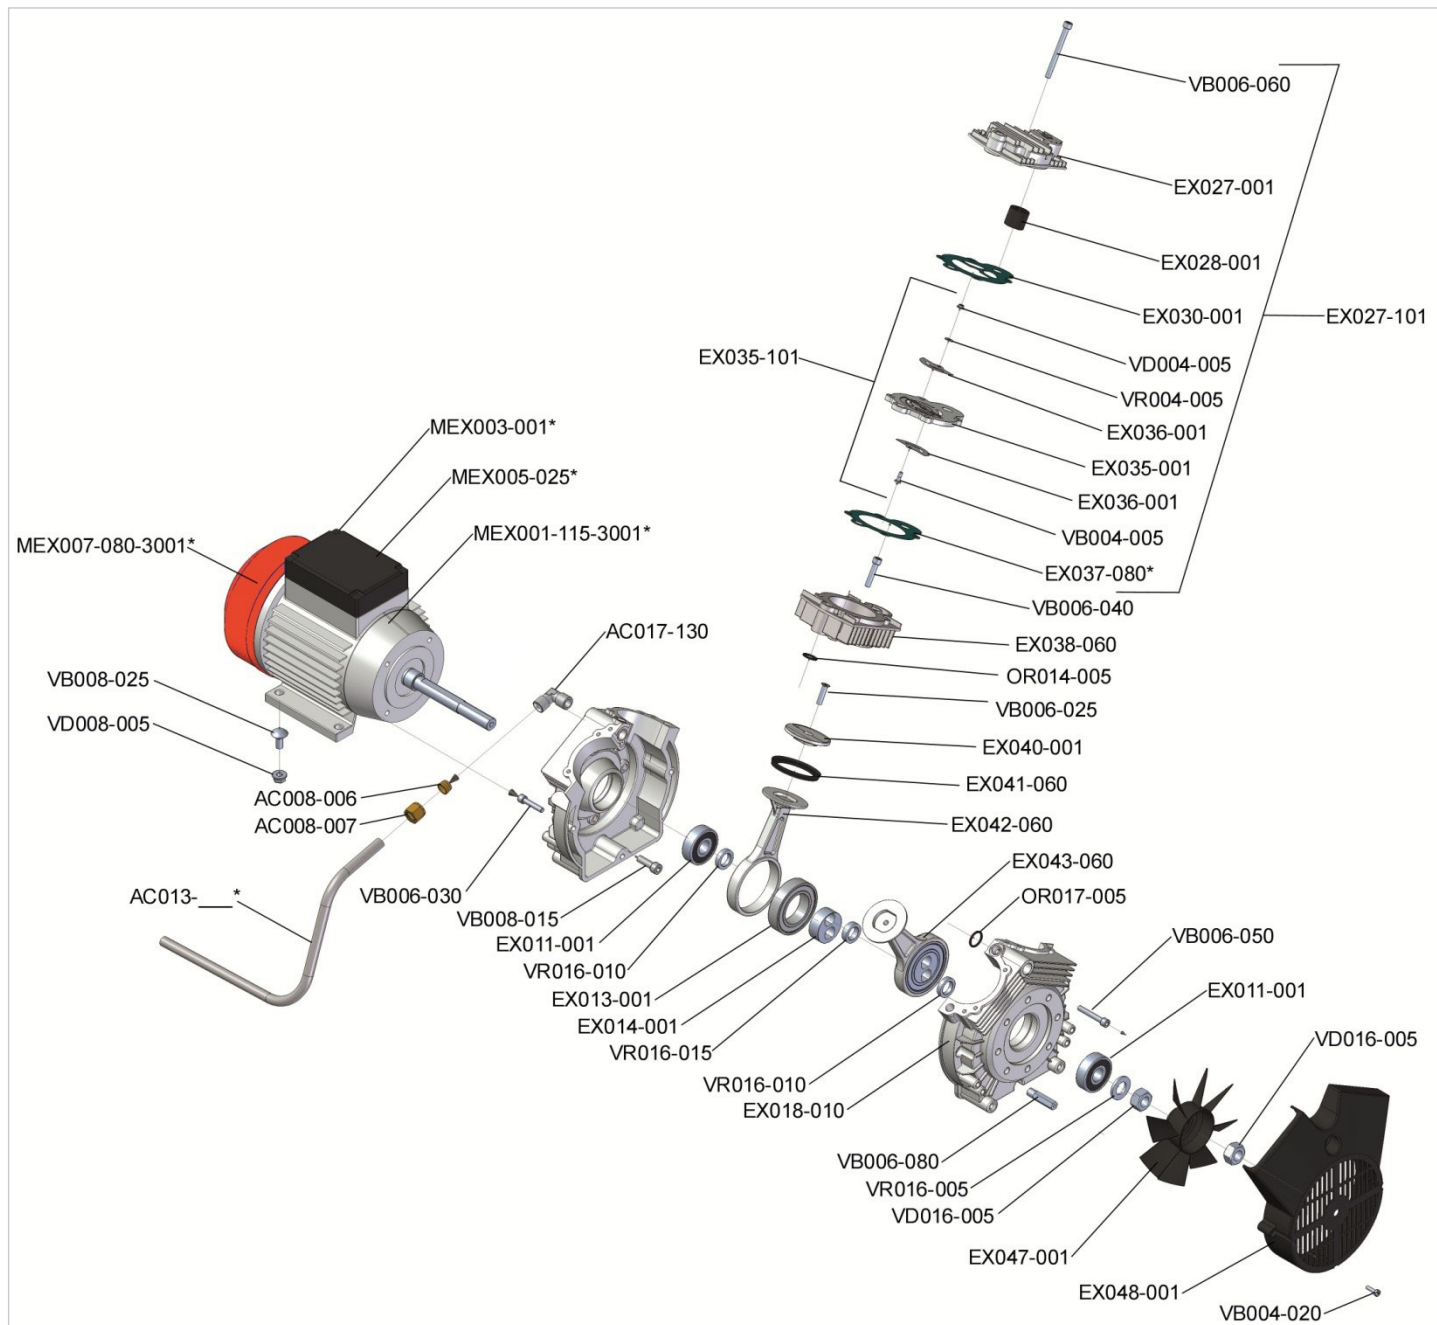

Onderdelentekening (spare parts)

KZ 240-10

Pompgroep 230 Volt 50 Hz (unit pomp 230 Volt 50 Hz)

Bestand (file) EX001-001 Rev.00

Datum (date) 12/02/2011

Code (code)	Omschrijving (description)	Aantal (quantity)	Code (code)	Omschrijving (description)	Aantal (quantity)
AC008-006	Ogive for aluminum tube 12mm		VB006-030	Screw	
AC008-007	Nut for tube 12 mm aluminum		VB006-040	Screw	
AC013	Check tank drawing		VB006-050	Screw	
AC017-130	Pipe felling "L"		VB006-060	Screw	
EX011-001	Bearing for compressor monobloc		VB006-080	Screw	
EX013-001	Bearing for connecting rod		VB008-015	Screw	
EX014-001	Handspike socket		VB008-025	Screw	
EX018-010	Compressor Monobloc		VD004-005	Nut	
EX027-001	Head		VD008-005	Nut	
EX027-101	Complete Head		VD016-005	Nut	
EX028-001	Filter		VR004-005	Washer	
EX030-001	Gasket head		VR016-005	Washer	
EX035-101	Valve plate complete		VR016-010	Washer	
EX035-001	Valve plate		VR016-015	Washer	
EX036-001	Valve				
EX037-080	Gasket cylinder 0,8				
EX037-050	Gasket cylinder 0,5				
EX037-030	Gasket cylinder 0,3				
EX038-060	Cylinder				
EX040-001	Piston top				
EX041-060	Piston seal				
EX042-060	Connecting rod				
EX043-060	Complete connecting rod				
EX047-001	Plastic fan				
EX048-001	Plastic cover fan				
MEX001-115-3001	Electric motor 1,5 Hp 230 Volt 50 Hz 1400 rpm				
MEX003-001	Cover condenser				
MEX005-025	Condenser 25 µF				
MEX007-080-3001	Metallic cover fan "RED"				
OR014-005	O-ring				
OR017-005	O-ring				
VB004-005	Screw				
VB004-020	Screw				
VB006-025	Screw				