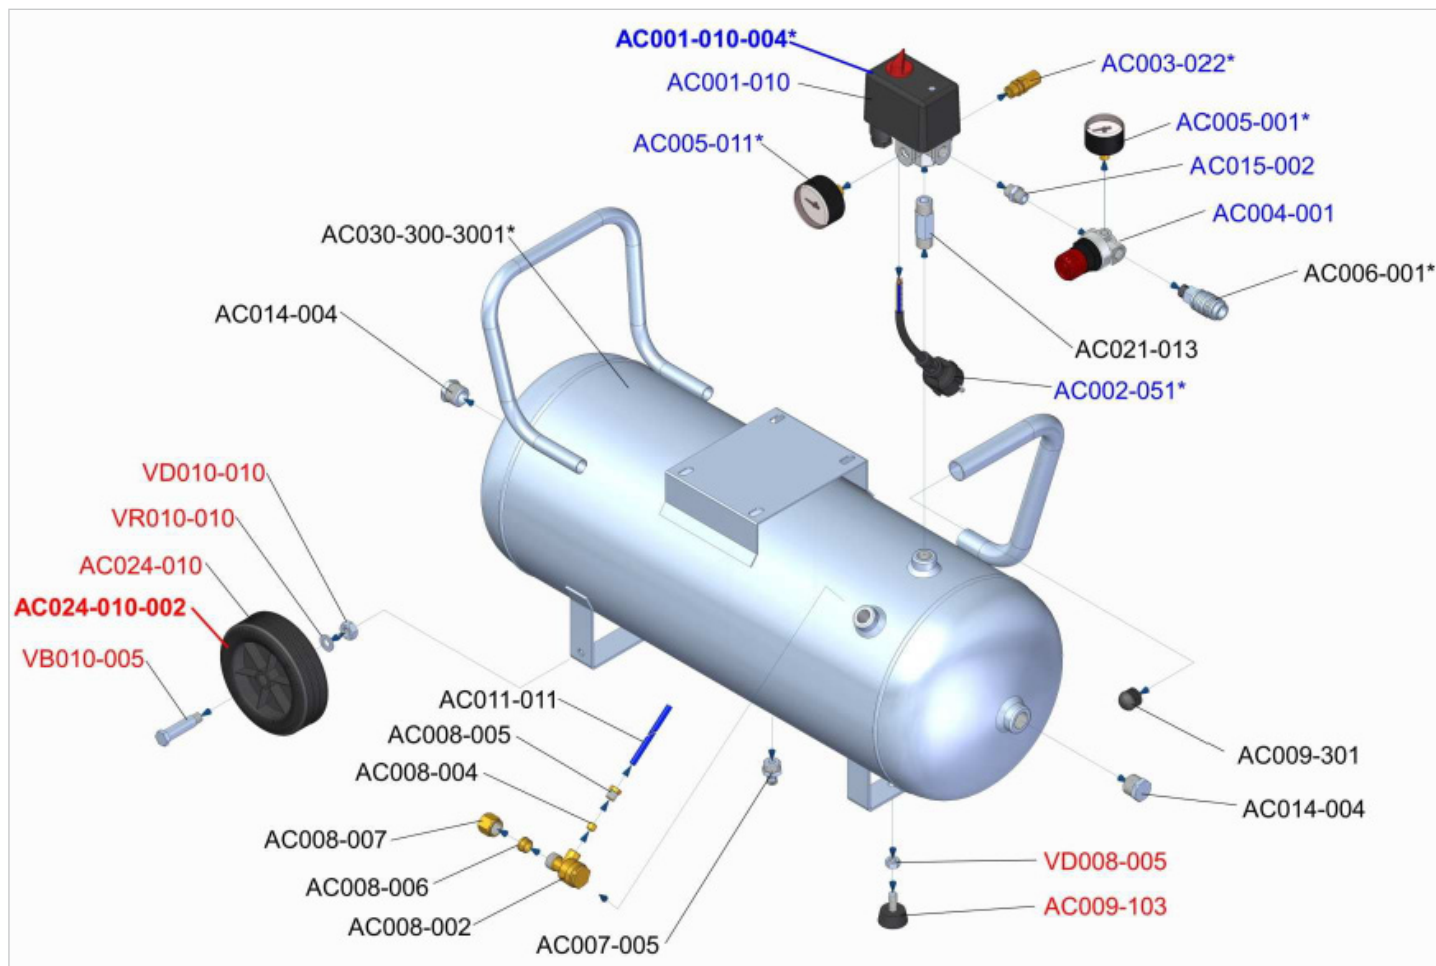

Onderdelentekening (spare parts)

KZ 350-30

Tank met accessories 230 Volt 50 Hz (tank with accessories 230 Volt 50 Hz)

Bestand (file) EX002-003 Rev.00

Datum (date) 12/02/2011