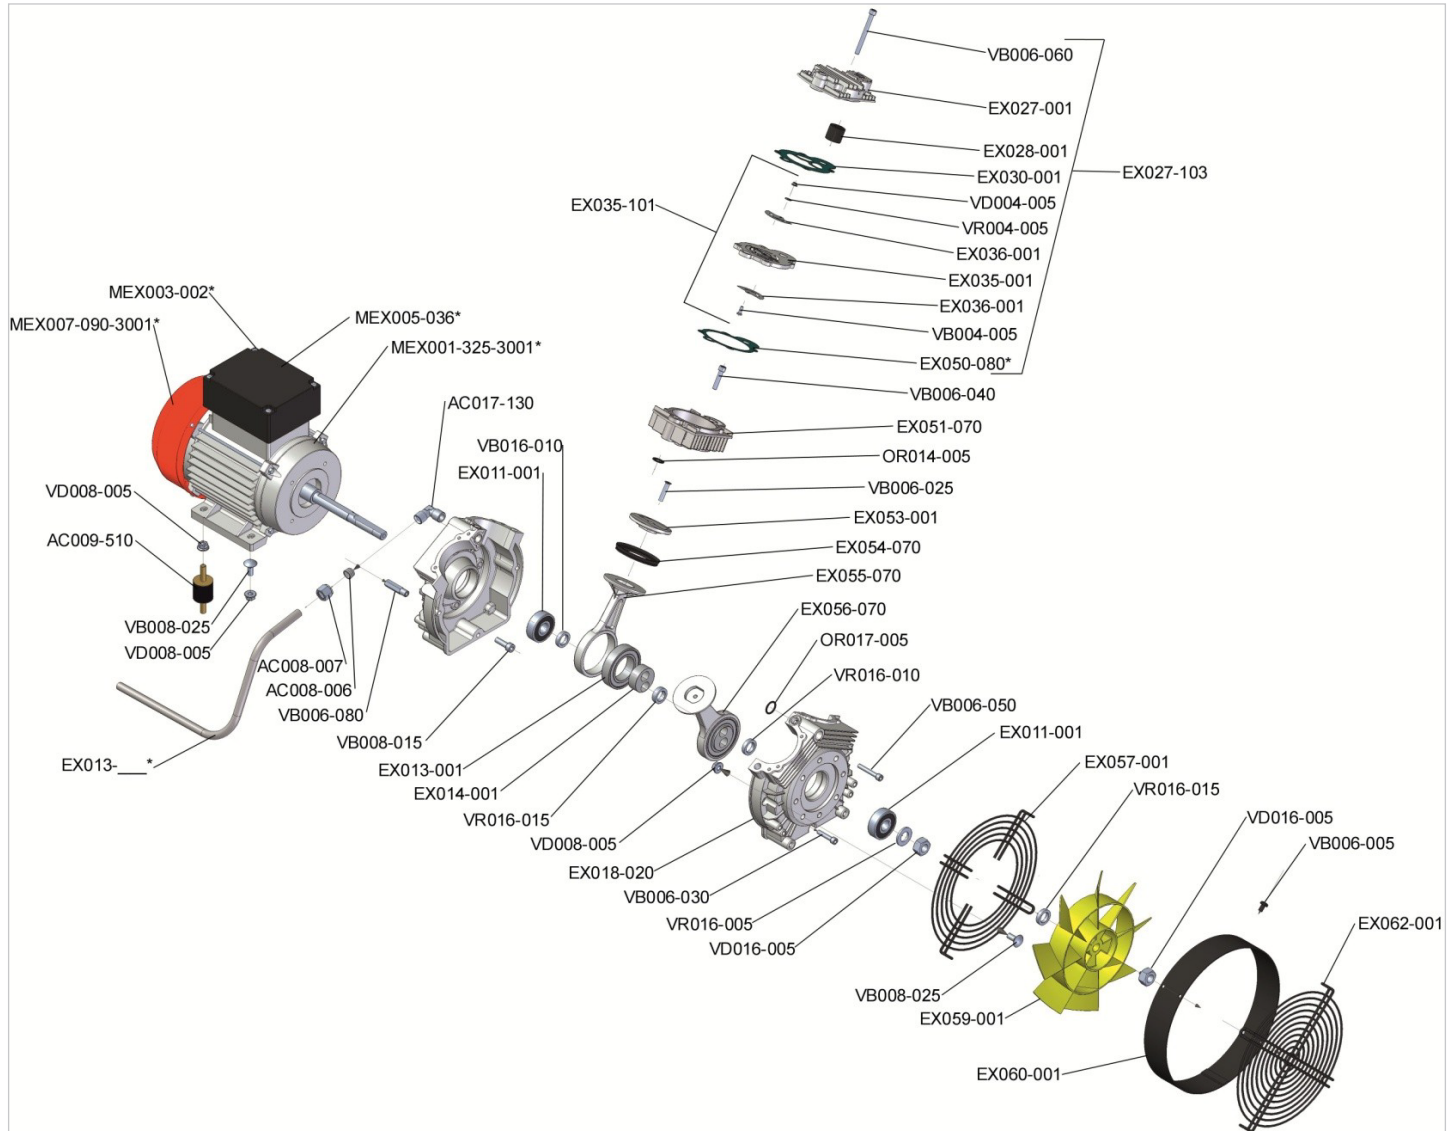

Onderdelentekening (spare parts)

KZ 350-30

Pompgroep 230 Volt 50 Hz (unit pomp 230 Volt 50 Hz)

Bestand (file) EX001-003 Rev.00

Datum (date) 12/02/2011

Code (code)	Omschrijving (description)	Aantal (quantity)	Code (code)	Omschrijving (description)	Aantal (quantity)
AC008-006	Ogive for aluminum tube 12mm		VB006-025	Screw	
AC008-007	Nut for tube 12 mm aluminum		VB006-030	Screw	
AC009-510	No-vibration rubber		VB006-040	Screw	
AC013	Check tank drawing		VB006-050	Screw	
AC017-130	Pipe felling "L"		VB006-060	Screw	
EX011-001	Bearing for compressor monobloc		VB006-080	Screw	
EX013-001	Bearing for connecting rod		VB008-015	Screw	
EX014-001	Handspike socket		VB008-025	Screw	
EX018-020	Compressor Monobloc		VD004-005	Nut	
EX027-001	Head		VD008-005	Nut	
EX027-103	Complete Head		VD016-005	Nut	
EX028-001	Filter		VR004-005	Washer	
EX030-001	Gasket head		VR016-005	Washer	
EX035-001	Valve plate		VR016-010	Washer	
EX035-101	Valve plate complete		VR016-015	Washer	
EX036-001	Valve				
EX050-080	Gasket cylinder 0,8				
EX050-050	Gasket cylinder 0,5				
EX050-030	Gasket cylinder 0,3				
EX051-070	Cylinder				
EX053-001	Piston top				
EX054-070	Piston seal				
EX055-070	Connecting rod				
EX056-070	Complete connecting rod				
EX057-001	Metal protection				
EX059-001	Plastic fan				
EX060-001	Metal cover fan				
EX062-001	Metal protection				
MEX001-325-3001	Electric motor 2,0 Hp 230 Volt 50 Hz 1400 rpm				
MEX003-002	Cover condenser				
MEX005-036	Condenser 36 µF				
MEX007-090-3001	Metallic cover fan "RED"				
OR014-005	O-ring				
OR017-005	O-ring				
VB004-005	Screw				
VB006-005	Screw				

Code (code)	Omschrijving (description)	Aantal (quantity)
AC024-010	Plastic wheel	
AC024-010-002	Plastic wheel complete	
AC030-300-3001	Tank EXTREME 3 30L. "RED"	
VB010-005	Screw	
VD008-005	Nut	
VD010-010	Nut	
VR010-010	Washer	
AC013-006	Aluminum tube for EXTREME 0,75 - 1,5 Hp	
AC013-007	Aluminum tube for EXTREME 2 Hp 2800 rpm	
AC026-057	Flexible tube for EXTREME 2 Hp 1400 rpm	