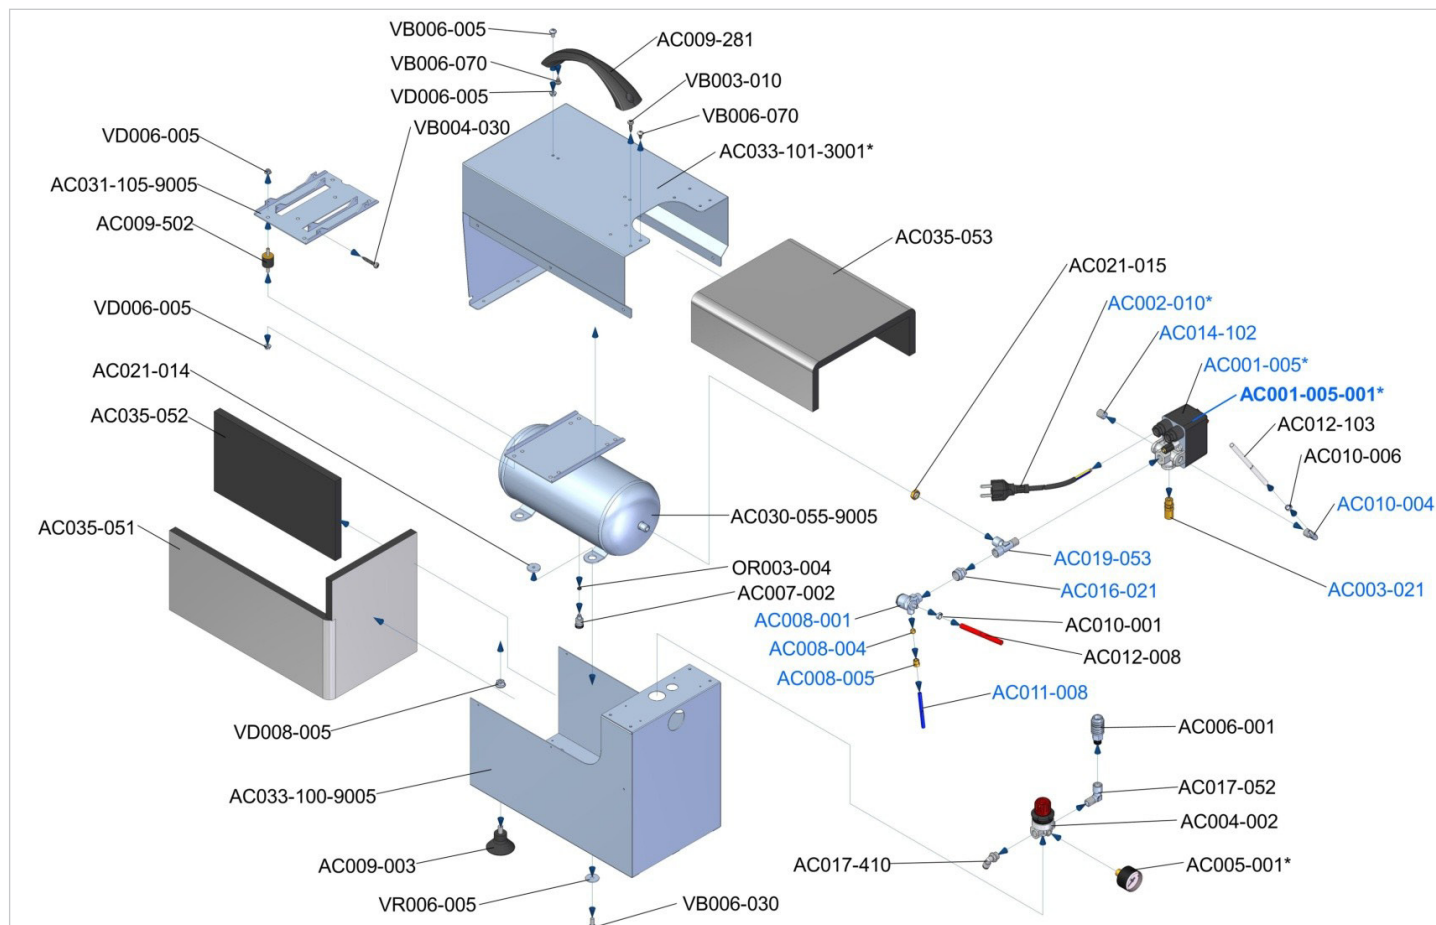

Code (code)	Omschrijving (description)	Aantal (quantity)
SI004-001	Valve	
VB004-005	Screw	
VB004-010	Screw	
VB004-015	Screw	
VB004-020	Screw	
VB005-010	Screw	
VB006-020	Screw	
VB006-075	Screw	
VD004-005	Nut	
VD012-005	Nut	
VR004-005	Washer	
VR012-005	Washer	
VR025-005	Washer	
VV014-005	Safety ring	

# Onderdelentekening (spare parts)

KZ 210-05 S

Tank met accessories 230 Volt 50 Hz (tank with accessories 230 Volt 50 Hz)

Bestand (file) ES002-004 Rev.00

Datum (date) 12/02/2011

Code (code)	Omschrijving (description)	Aantal (quantity)
AC001-005	Pressure Switch 1/4" (start valve open)	
AC001-005-001	Pressure Switch complete for ESPRIT SIL.	
AC002-010	Pin plug SHUKO 2,5 m	
AC003-021	Safety valve 10 BAR	
AC004-002	Pressure regulator MIGNON Pos.2	
AC005-001	Manometer 40 mm 1/8" Bar/Psi	
AC006-001	Universal Coupler 1/4" Male	
AC007-002	Metallic screw for condensate drain	
AC008-001	Not return valve 3/8" complete for tube Rilsan	
AC008-004	Ogive for tube blue Rilsan	
AC008-005	Nut for tube blue Rilsan	
AC009-003	Rubber food with thread	
AC009-281	Plastic handle	
AC009-502	No-vibration rubber	
AC010-001	Clip for tube 8,5 mm	
AC010-004	Pipe filling "L"	
AC010-006	Clip for tube 8,5 mm	
AC011-008	Blue Rilsan tube for ESPRIT SIL.	
AC012-008	Red Rilsan tube for ESPRIT SIL.	
AC012-103	Rilsan tube for ESPRIT SIL.	
AC014-102	Closure plug	
AC016-021	Reduction	
AC017-052	Pipe fitting "L"	
AC017-410	Pipe fitting "L"	
AC019-053	Pipe filling "T"	
AC021-014	Washer thread	
AC021-015	Nut	
AC030-055-9005	Tank ESPRIT SIL. "BLACK"	
AC031-105-9005	Metallic base	
AC033-100-9005	Metallic panel "BLACK"	

Code (code)	Omschrijving (description)	Aantal (quantity)
AC033-101-3001	Metallic panel "RED"	
AC035-051	Sound-adsorbing	
AC035-052	Sound-adsorbing	
AC035-053	Sound-adsorbing	
OR003-004	O-ring	
VB003-010	Screw	
VB004-030	Screw	
VB006-005	Screw	
VB006-030	Screw	
VB006-070	Screw	
VD006-005	Nut	
VD008-005	Nut	
VR006-005	Washer	