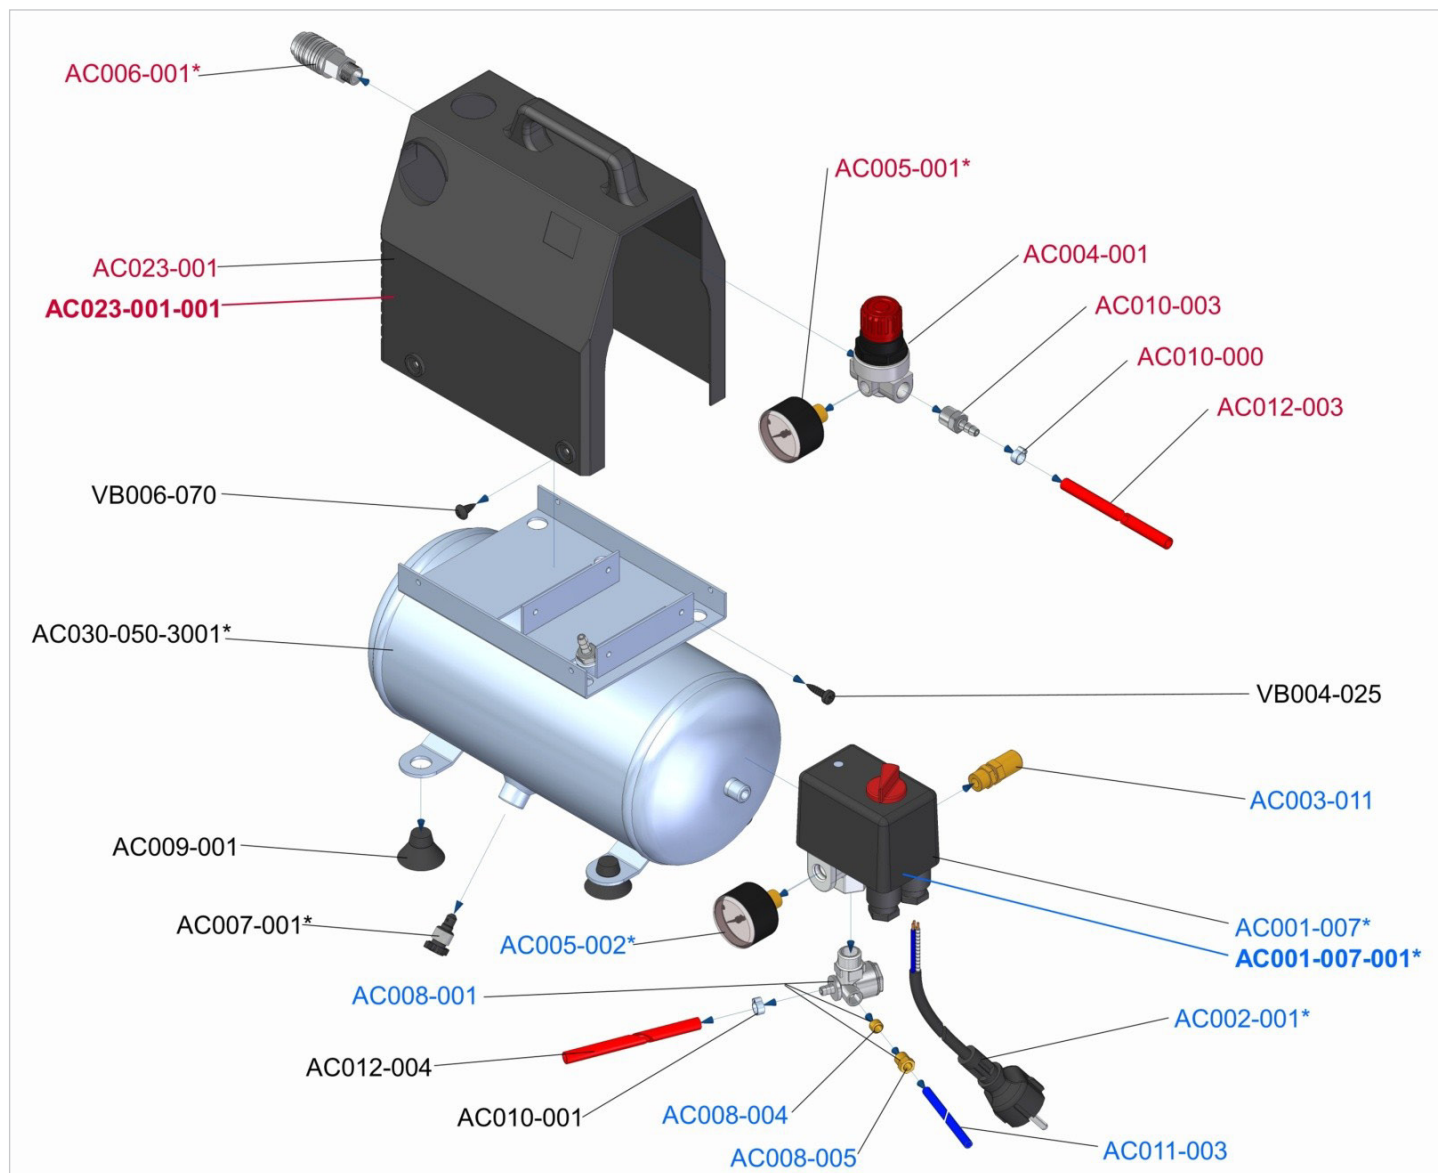

Code (code)	Omschrijving (description)	Aantal (quantity)
SI039-001	Bearing connecting-rod	
VB006-010	Screw for bearing connecting-rod	
VB003-005	Screw for filter	
VB004-005	Screw for valve	
VB005-005	Screw for cylinder	
VB006-010	Screw for bearing connecting-rod	
VB006-020	Screw for piston top	
VB006-035	Screw for top	
VD004-005	Nut for valve	
VR004-005	Washer for valve	
VR006-005	Washer	

Onderdelentekening (spare parts)

KZ 12/24 V

Tank met accessories 230 Volt 50 Hz (tank with accessories 230 Volt 50 Hz)

Bestand (file) S1002-001 Rev.00

Datum (date) 12/02/2011

Code (code)	Omschrijving (description)	Aantal (quantity)
AC001-007	Pressure Switch 3/8" (start valve close)	
AC001-007-001	Pressure Switch complete for SILVERSTONE 2	
AC002-001	Pin plug SHUKO 1,5 m	
AC002-005	Pin plug ENGLISH 1,5 m	
AC003-011	Safety valve 8 BAR	
AC004-001	Pressure regulator MIGNON Pos.1	
AC005-001	Manometer 40 mm 1/8" Bar/Psi	
AC005-002	Manometer 40 mm 1/4" Bar/Psi	
AC006-001	Universal Coupler 1/4" Male	
AC006-004	Pin cock (Bayonet) 1/4" Male	
AC006-005	Nut for Bayonet connection	
AC007-001	Plastic screw for condensate drain	
AC008-001	Not return valve 3/8" for tube Rilsan	
AC008-004	Ogive for tube blue Rilsan	
AC008-005	Nut for tube blue Rilsan	
AC009-001	Rubber foot	
AC010-000	Clip for tube 8,0 mm	
AC010-002	Clip for tube 8,5 mm	
AC010-003	Connection 1/4" Male for Rilsan tube 6 mm inside	
AC011-003	Blue Rilsan tube SILVERSTONE 2	