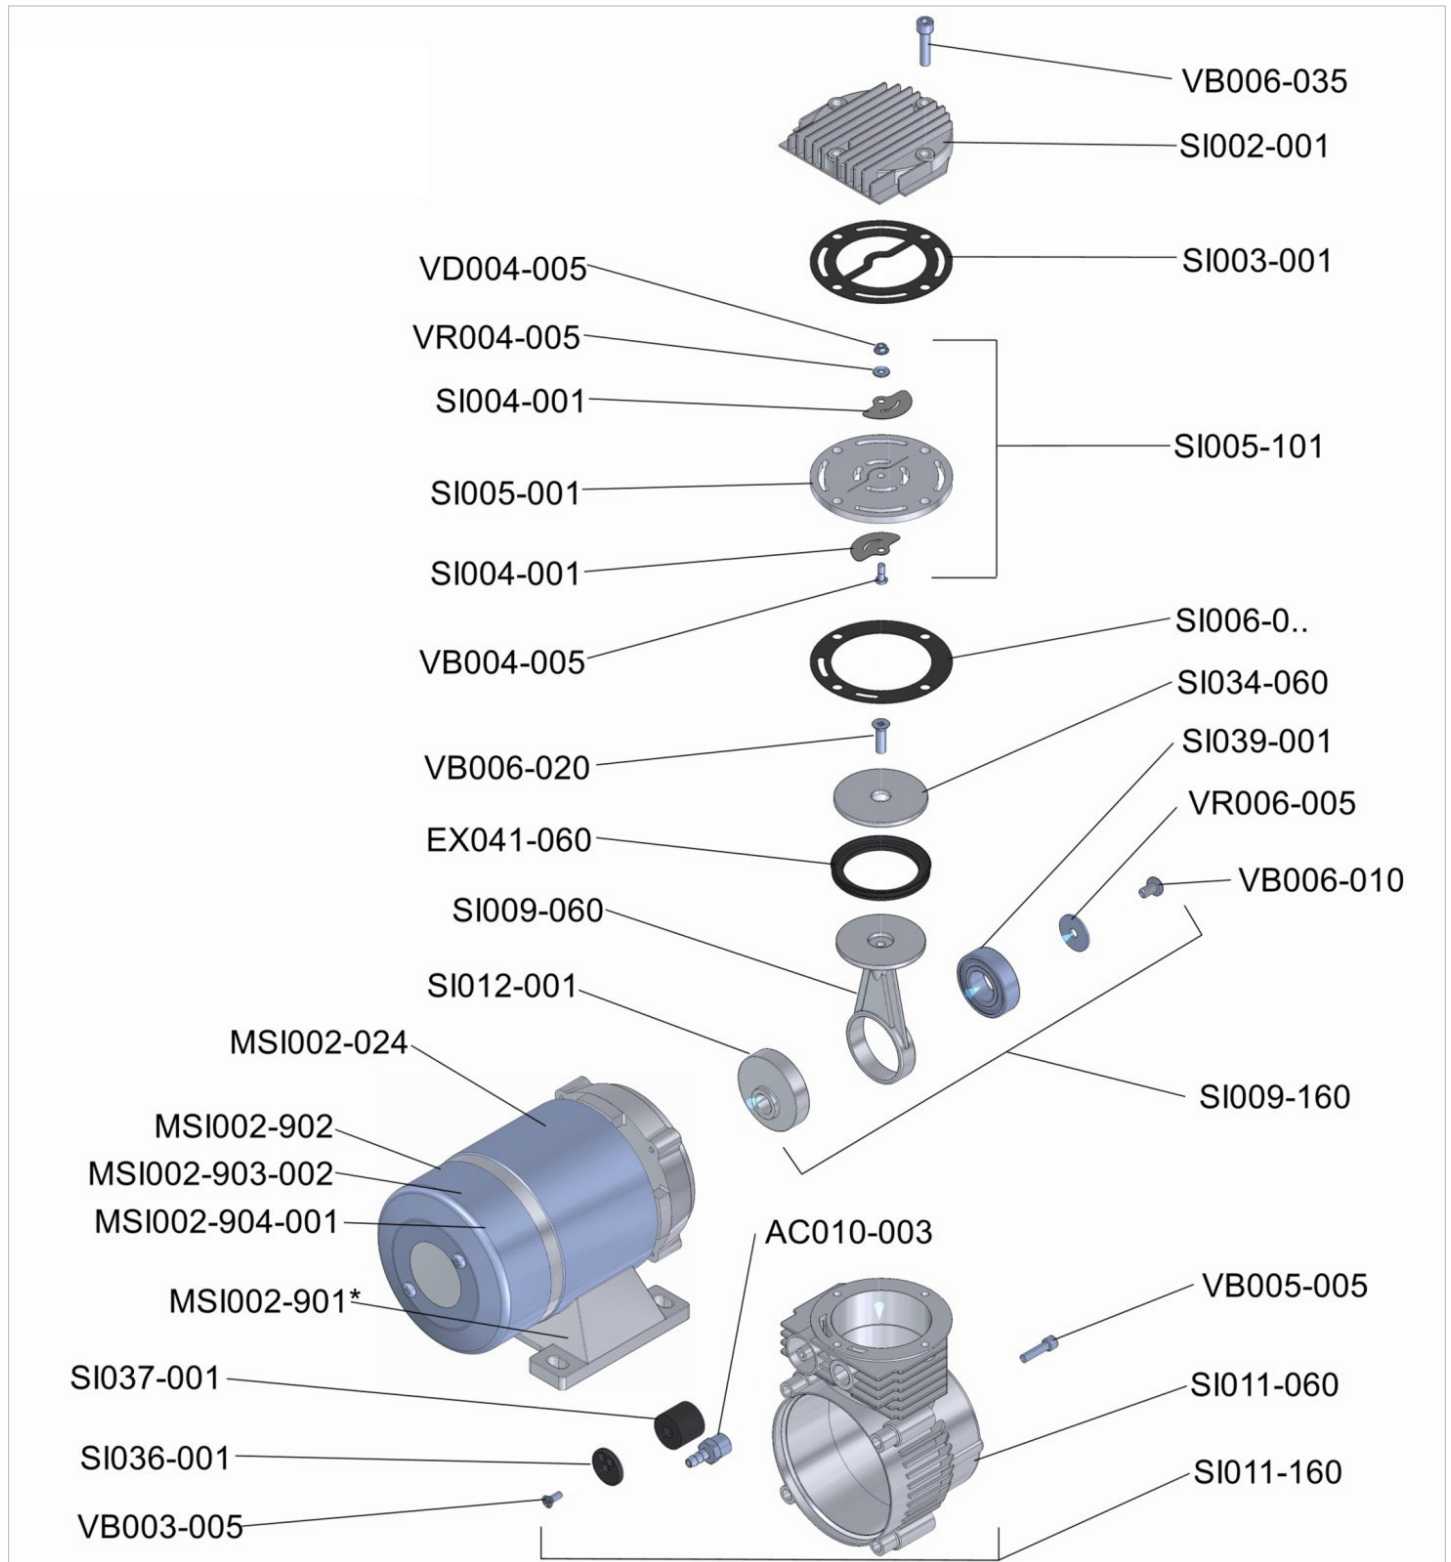

Onderdelentekening (spare parts)

KZ 12/24 V

Pompgroep 24 Volt DC (unit pump 24 Volt DC)

Bestand (file) SI001-024 Rev.00

Datum (date) 2/02/2011

Code (code)	Omschrijving (description)	Aantal (quantity)
AC010-003	Connection rest. 1/4"	
EX041-060	Piston seal	
MSI002-024	Electric motor 24 Volt 350 W	
MSI002-901	Support motor	
MSI002-901-001	Milled support motor	
MSI002-902	Cover motor brush	
MSI002-903-002	Brush holders motor	
MSI002-904-001	Brush	
SI002-001	Head	
SI003-001	Top gasket	
SI004-001	Valve	
SI005-001	Valve plate	
SI005-101	Valve plate complete	
SI006-030	Cylinder gasket 0,30 mm	
SI006-050	Cylinder gasket 0,50 mm	
SI006-080	Cylinder gasket 0,80 mm	
SI009-060	Connecting-rod	
SI009-160	Connecting-rod complete of bearing and crank	
SI011-060	Cylinder	
SI011-160	Cylinder complete of filter and connection	
SI012-001	Crank	
SI017-001	Plastic fan standard	
SI019-020	Condenser 20 µF	
SI034-060	Piston top	
SI036-001	Cover filter	
SI037-001	Filter	

Code (code)	Omschrijving (description)	Aantal (quantity)
SI039-001	Bearing connecting-rod	
VB006-010	Screw for bearing connecting-rod	
VB003-005	Screw for filter	
VB004-005	Screw for valve	
VB005-005	Screw for cylinder	
VB006-010	Screw for bearing connecting-rod	
VB006-020	Screw for piston top	
VB006-035	Screw for top	
VD004-005	Nut for valve	
VR004-005	Washer for valve	
VR006-005	Washer	