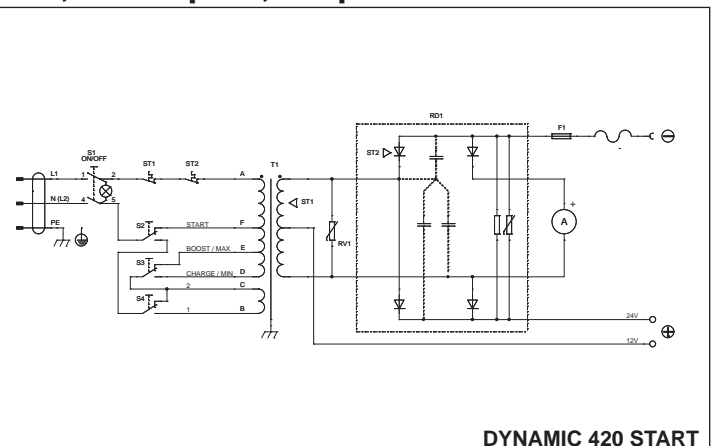

DYNAMIC 320 START

DYNAMIC 420 START